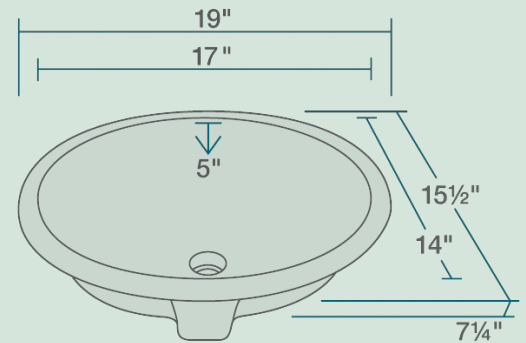

# UPM-WHITE Bathroom Sink

19" x 15 1/2" x 7 1/4"  
 Undermount Installation  
 21" Minimum Cabinet Size  
 True Vitreous China  
 Multiple Colors Available  
 Cardboard Cutout Template Included  
 Installation Hardware Included  
 cUPC Certified (Uniform Plumbing Code)  
 Lifetime Warranty