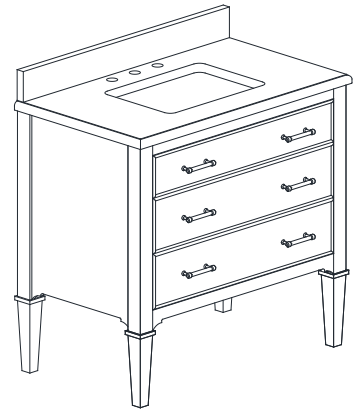

## Features

- Solid poplar wood frame
- Birch veneer plywood and MDF
- 2 soft-close drawers
- Chrome finish hardware
- Carrera white marble top with backsplash
- Rectangular undermount sink
- Adjustable height levelers

## Nominal Dimension

- 31W x 22D x 35H (inches)