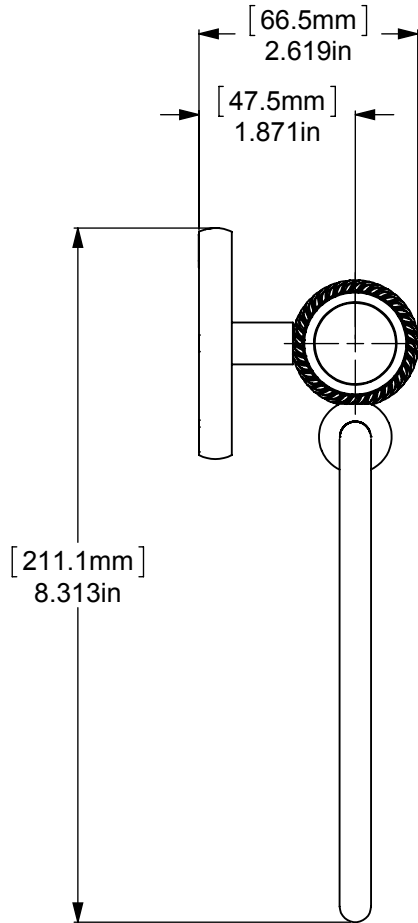

ITEM	PART NUMBER	DESCRIPTION	QTY.
1	BPRD	BASE	1
2	TU12-.75	TUBE	1
3	RGTWD	CONNECTOR	1
4	CARD-1	END LOCK	2
5	BLT3R-1	BALL	1
6	TRMT-6	RING	1

UNLESS OTHERWISE STATED

.X	$\pm .3\text{mm}$
.XX	$\pm .15\text{mm}$
.XXX	$\pm .008\text{mm}$

COPYRIGHT © Allied Brass 2017

THIRD ANGLE PROJECTION

DRAWN	7/8/2017	I.M
CHECKED	7/8/2017	P.D
APPROVED	7/8/2017	R.A

MATERIAL: BRASS		FINISH	TBD
DESCRIPTION:		QUANTITY	TBD
Satellite Orbit Two Collection Towel Ring		DRAWING No. 7216T	
		REV 0	
SCALE	1:2.3	SHEET: 01	A4