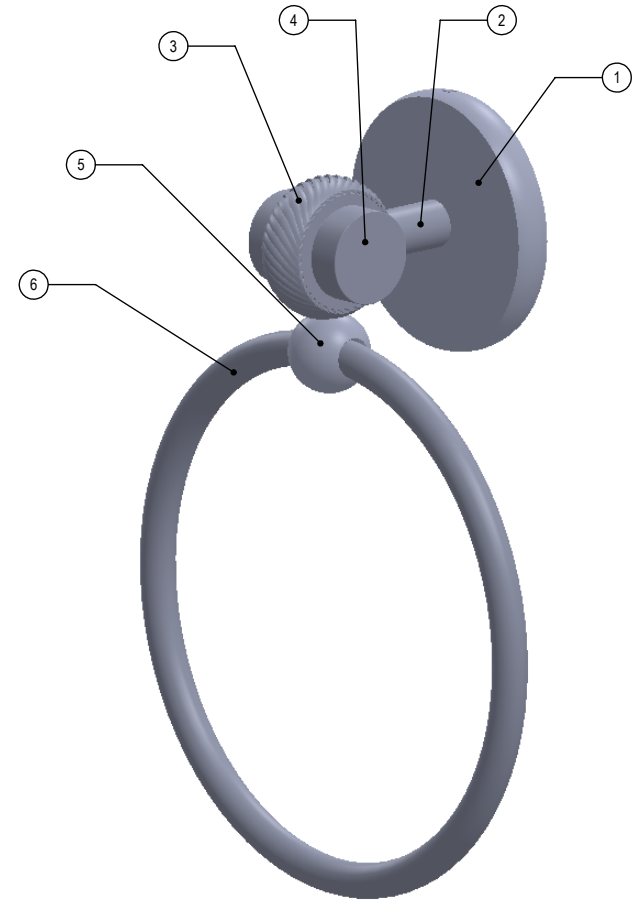

ITEM	PART NUMBER	DESCRIPTION	QTY.
1	BPRD	BASE	1
2	TU12-.75	TUBE	1
3	RGTWD	CONNECTOR	1
4	CARD-1	END LOCK	2
5	BLT3R-1	BALL	1
6	TRMT-6	RING	1

UNLESS OTHERWISE STATED

.X	$\pm .3\text{mm}$
.XX	$\pm .15\text{mm}$
.XXX	$\pm .008\text{mm}$

COPYRIGHT © Allied Brass 2017

THIRD ANGLE PROJECTION

DRAWN	7/8/2017	I.M
CHECKED	7/8/2017	P.D
APPROVED	7/8/2017	R.A

MATERIAL: BRASS		FINISH	TBD
DESCRIPTION:		QUANTITY	TBD
Satellite Orbit Two Collection Towel Ring		DRAWING No. 7216T	
		REV 0	
SCALE	1:2.3	SHEET: 01	A4