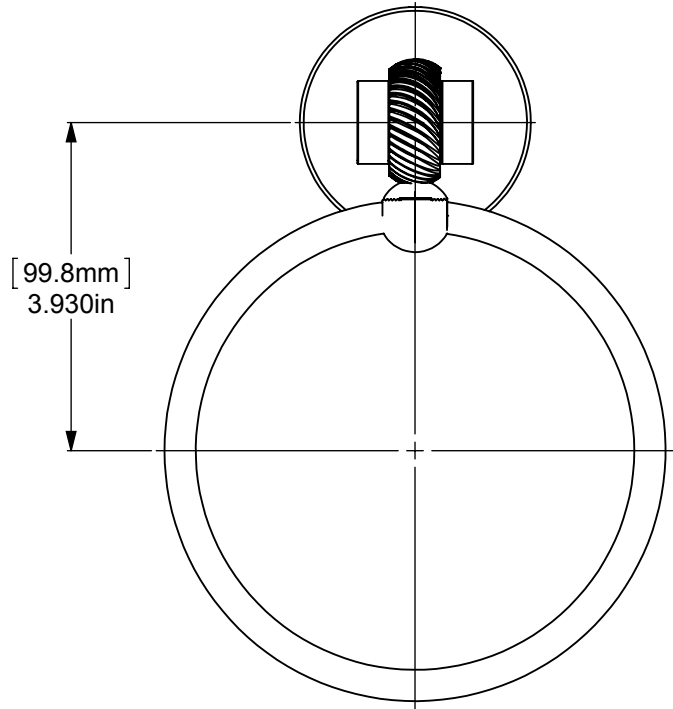

ITEM	PART NUMBER	DESCRIPTION	QTY.
1	BPRD	BASE	1
2	TU12-.75	TUBE	1
3	RGTWD	CONNECTOR	1
4	CARD-1	END LOCK	2
5	BLT3R-1	BALL	1
6	TRMT-6	RING	1

UNLESS OTHERWISE STATED

.X	$\pm .3\text{mm}$
.XX	$\pm .15\text{mm}$
.XXX	$\pm .008\text{mm}$

COPYRIGHT © Allied Brass 2017

THIRD ANGLE PROJECTION

DRAWN	7/8/2017	I.M
CHECKED	7/8/2017	P.D
APPROVED	7/8/2017	R.A

MATERIAL: BRASS		FINISH	TBD
DESCRIPTION:		QUANTITY	TBD
Satellite Orbit Two Collection Towel Ring		DRAWING No. 7216T	
		REV 0	
SCALE	1:2.3	SHEET: 01	A4