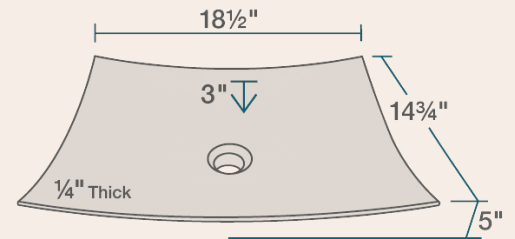

# 860 Honed Basalt Vessel Sink

18 1/2" x 14 3/4" x 5"  
 1/4" Thick Bowl  
 Hand-Polished Granite  
 Lifetime Warranty