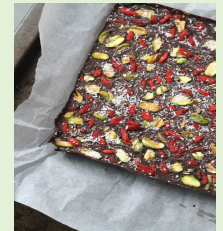

Chocolate Bark

- 200g dark chocolate
- 1/4 tsp vanilla extract
- 2 tbsp pistachios (shelled and halved)
- 2 tbsp goji berries
- 1 tbsp desiccated coconut