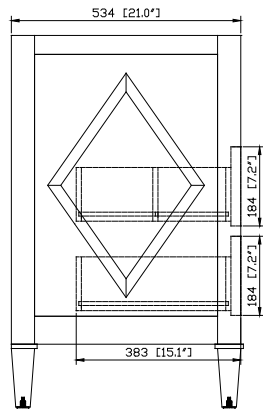

Nominal Dimension

- 36W x 21D x 34H (inches)

Components

Mirror	KELLY-M28-GB		
Vanity Top	SUT37BK	SUT37GB	SUT37CW
Sink	CUM18WT	CUM18LN	

Product Diagrams

Front

Back

Side

Top

Avanity

CUM18LN / CUM18WT

Features

- Vitreous China
- Undermount application

Colors / Finishes

- WT - White
- LN - Linen

Nominal Dimension

- 18.1W x 15D x 7.9H inches
- 458 x 380 x 200 mm

Components

Drain	VC-DRAIN-CP	VC-DRAIN-BN					
Vanity Top	SUT25BK	SUT25CW	SUT25GB	SUT31BK	SUT31CW	SUT31GB	SUT37BK
	SUT37GB	SUT49BK	SUT49CW	SUT49GB	SUT37CW	SUT61BK	SUT61CW
	SUT61GB	SUT73BK	SUT73CW	SUT73GB			