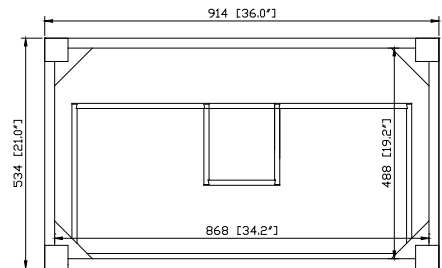

Nominal Dimension

- 36W x 21D x 34H (inches)

Components

Mirror	KELLY-M28-GB		
Vanity Top	SUT37BK	SUT37GB	SUT37CW
Sink	CUM18WT	CUM18LN	

Product Diagrams

Front

Back

Side

Top

Avanity

CUM18LN / CUM18WT

Features

- Vitreous China
- Undermount application

Colors / Finishes

- WT - White
- LN - Linen

Nominal Dimension

- 18.1W x 15D x 7.9H inches
- 458 x 380 x 200 mm

Components

Drain	VC-DRAIN-CP	VC-DRAIN-BN					
Vanity Top	SUT25BK	SUT25CW	SUT25GB	SUT31BK	SUT31CW	SUT31GB	SUT37BK
	SUT37GB	SUT49BK	SUT49CW	SUT49GB	SUT37CW	SUT61BK	SUT61CW
	SUT61GB	SUT73BK	SUT73CW	SUT73GB			