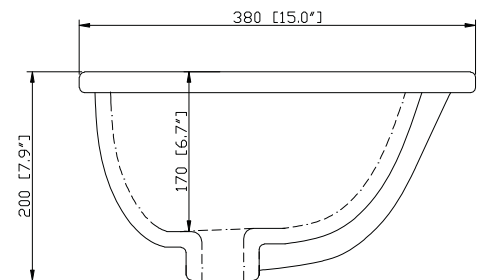

Nominal Dimension

- 36W x 21D x 34H (inches)

Components

Mirror	KELLY-M28-GB		
Vanity Top	SUT37BK	SUT37GB	SUT37CW
Sink	CUM18WT	CUM18LN	

Product Diagrams

Front

Back

Side

Top

Avanity

CUM18LN / CUM18WT

Features

- Vitreous China
- Undermount application

Colors / Finishes

- WT - White
- LN - Linen

Nominal Dimension

- 18.1W x 15D x 7.9H inches
- 458 x 380 x 200 mm

Components

Drain	VC-DRAIN-CP	VC-DRAIN-BN					
Vanity Top	SUT25BK	SUT25CW	SUT25GB	SUT31BK	SUT31CW	SUT31GB	SUT37BK
	SUT37GB	SUT49BK	SUT49CW	SUT49GB	SUT37CW	SUT61BK	SUT61CW
	SUT61GB	SUT73BK	SUT73CW	SUT73GB			

Product Diagrams

Front

Side