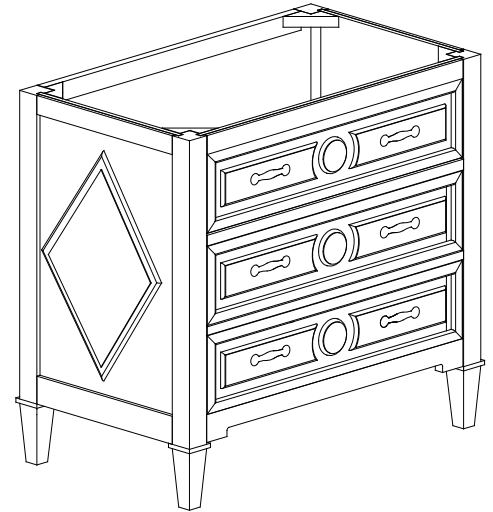

Avanity

KELLY-V36-GB

Features

- Solid poplar frame and MDF
- 2 soft-close drawers
- Electro-plated brass finished hardware
- Adjustable height levelers
- Under counter application

Colors / Finishes

- Grayish Blue

Nominal Dimension

- 36W x 21D x 34H (inches)

Components

Mirror	KELLY-M28-GB		
Vanity Top	SUT37BK	SUT37GB	SUT37CW
Sink	CUM18WT	CUM18LN	

Product Diagrams

Front

Back

Side

Top

Avanity

CUM18LN / CUM18WT

Features

- Vitreous China
- Undermount application

Colors / Finishes

- WT - White
- LN - Linen

Nominal Dimension

- 18.1W x 15D x 7.9H inches
- 458 x 380 x 200 mm

Components

Drain	VC-DRAIN-CP	VC-DRAIN-BN					
Vanity Top	SUT25BK	SUT25CW	SUT25GB	SUT31BK	SUT31CW	SUT31GB	SUT37BK
	SUT37GB	SUT49BK	SUT49CW	SUT49GB	SUT37CW	SUT61BK	SUT61CW
	SUT61GB	SUT73BK	SUT73CW	SUT73GB			