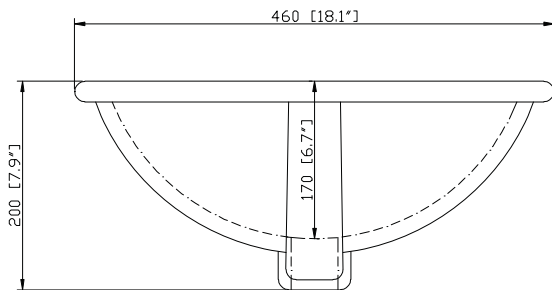

Product Diagrams

Front