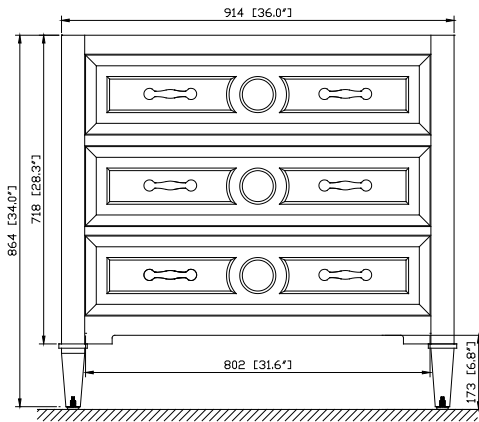

Avanity

KELLY-V36-GB

Features

- Solid poplar frame and MDF
- 2 soft-close drawers
- Electro-plated brass finished hardware
- Adjustable height levelers
- Under counter application

Colors / Finishes

- Grayish Blue

Nominal Dimension

- 36W x 21D x 34H (inches)

Components

Mirror	KELLY-M28-GB		
Vanity Top	SUT37BK	SUT37GB	SUT37CW
Sink	CUM18WT	CUM18LN	

Product Diagrams

Front

Back

Side

Top

Avanity

CUM18LN / CUM18WT

Features

- Vitreous China
- Undermount application

Colors / Finishes

- WT - White
- LN - Linen

Nominal Dimension

- 18.1W x 15D x 7.9H inches
- 458 x 380 x 200 mm

Components

Drain	VC-DRAIN-CP	VC-DRAIN-BN					
Vanity Top	SUT25BK	SUT25CW	SUT25GB	SUT31BK	SUT31CW	SUT31GB	SUT37BK
	SUT37GB	SUT49BK	SUT49CW	SUT49GB	SUT37CW	SUT61BK	SUT61CW
	SUT61GB	SUT73BK	SUT73CW	SUT73GB			