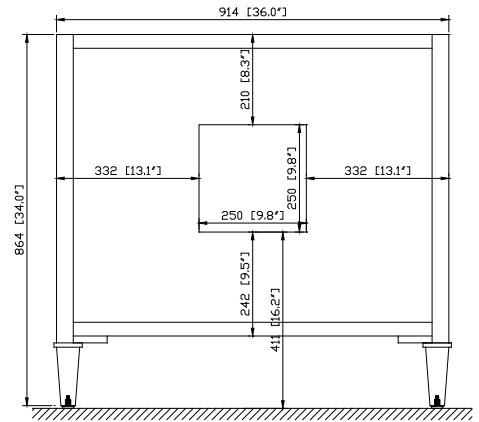

Nominal Dimension

- 36W x 21D x 34H (inches)

Components

Mirror	KELLY-M28-GB		
Vanity Top	SUT37BK	SUT37GB	SUT37CW
Sink	CUM18WT	CUM18LN	

Product Diagrams

Front

Back

Side

Top

Avanity

CUM18LN / CUM18WT

Features

- Vitreous China
- Undermount application

Colors / Finishes

- WT - White
- LN - Linen

Nominal Dimension

- 18.1W x 15D x 7.9H inches
- 458 x 380 x 200 mm

Components

Drain	VC-DRAIN-CP	VC-DRAIN-BN					
Vanity Top	SUT25BK	SUT25CW	SUT25GB	SUT31BK	SUT31CW	SUT31GB	SUT37BK
	SUT37GB	SUT49BK	SUT49CW	SUT49GB	SUT37CW	SUT61BK	SUT61CW
	SUT61GB	SUT73BK	SUT73CW	SUT73GB			