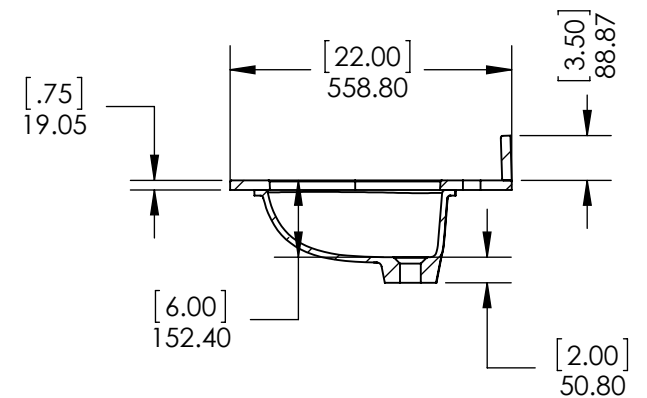

Rev #	Approved by	Change
0	R. Rubio	Released
1	O. Razo	New color and profile

PROPRIETARY AND CONFIDENTIAL
THE INFORMATION CONTAINED IN THIS DRAWING IS THE SOLE PROPERTY OF WOODCRAFTERS. ANY REPRODUCTION IN PART OR AS A WHOLE WITHOUT THE WRITTEN PERMISSION OF WOODCRAFTERS IS PROHIBITED.

UNLESS OTHERWISE SPECIFIED
DIMENSIONS ARE IN INCHES AND [MM]
TOLERANCES ARE
+0.125 [3.175] -0.125 [-3.175]
SCALE:1:10

	NAME	DATE
DRAWN	R. Rubio	08/22/16
CHECKED	R. Rubio	08/22/16
ENG APPR.	R. Rubio	08/22/16
MFG APPR.	C. Leal	08/22/16

Wood Crafters
Vtop Stone Effect, Oval 61x22
SIZE DWG. NO. A
SHEET 1 OF 2
REV. 1