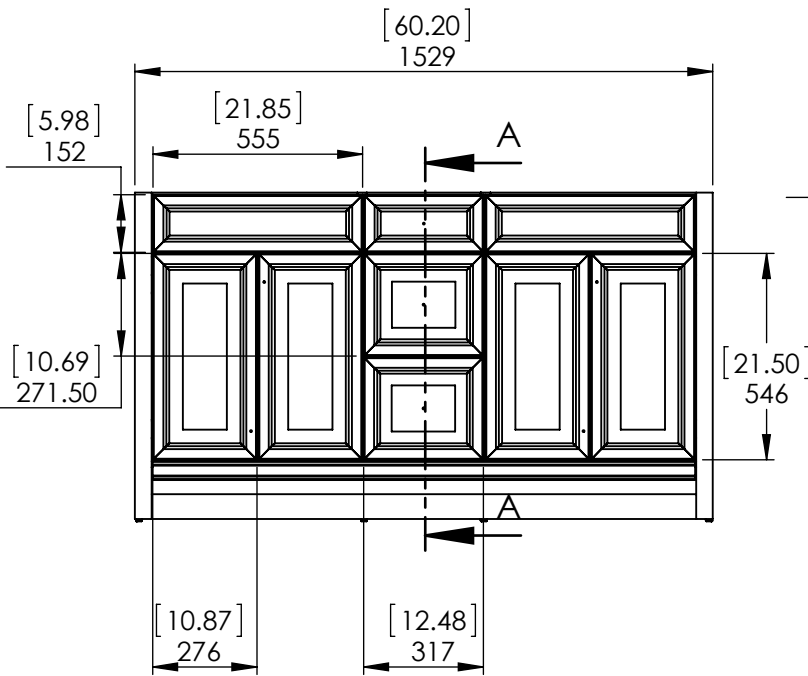

Front View

REV: **A**

ITEM: **BH60-ST BH60-CH BH60-CR
BH60-WH BH60-FG**

NAME: **Brinkhill 60in Vanity**

MATERIAL: **German Beech 4/4
Laminated Particle Board (2
Colours)**

Brinkhill 60in

DWR	LAG	02/26/18
REV	R&D	02/26/18
APP	ING	02/26/18
SCALE: 1:20	MODEL: