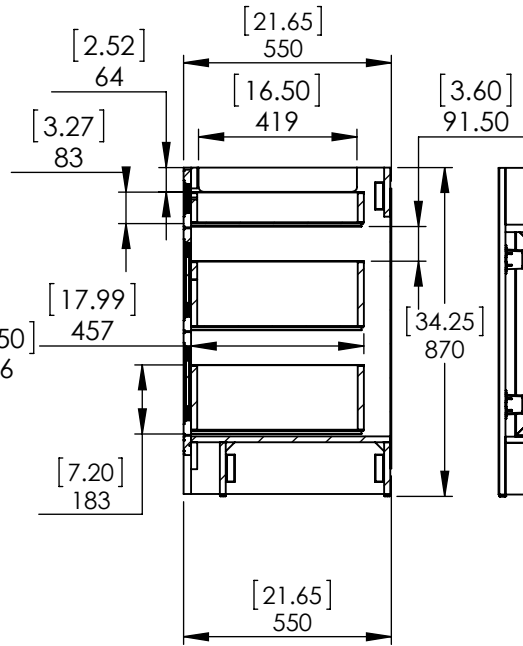

Section A-A Side View