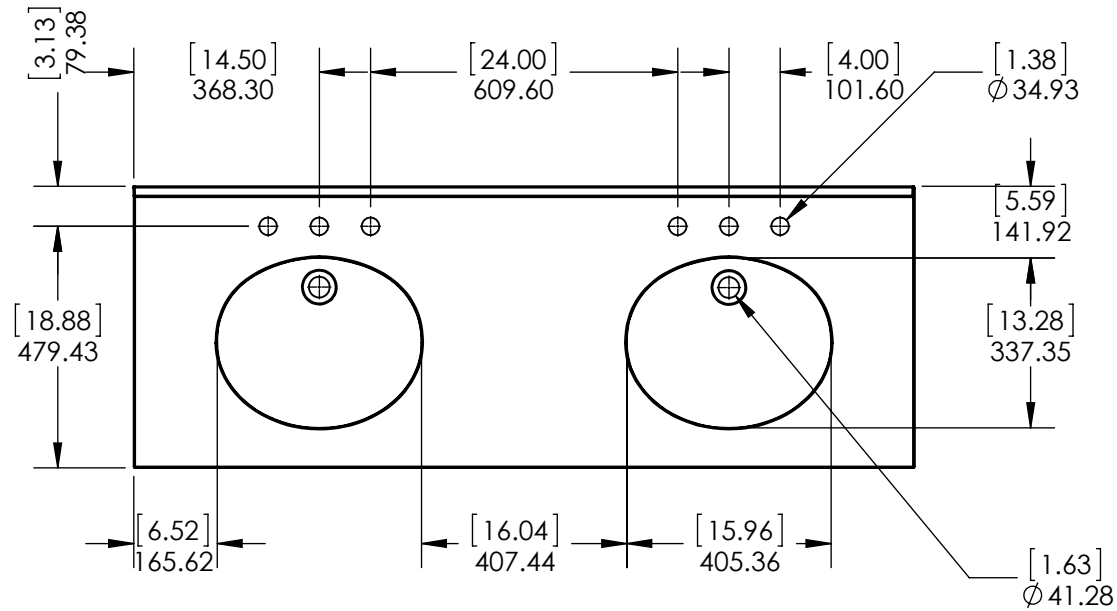

Rev #	Approved by	Change
0	R. Rubio	Released
1	O. Razo	New color and profile

PROPRIETARY AND CONFIDENTIAL
THE INFORMATION CONTAINED IN THIS DRAWING IS THE SOLE PROPERTY OF WOODCRAFTERS. ANY REPRODUCTION IN PART OR AS A WHOLE WITHOUT THE WRITTEN PERMISSION OF WOODCRAFTERS IS PROHIBITED.

UNLESS OTHERWISE SPECIFIED
DIMENSIONS ARE IN INCHES AND [MM]
TOLERANCES ARE
+0.125 [3.175] -0.125 [-3.175]
SCALE:1:10

	NAME	DATE
DRAWN	R. Rubio	08/22/16
CHECKED	R. Rubio	08/22/16
ENG APPR.	R. Rubio	08/22/16
MFG APPR.	C. Leal	08/22/16

Wood Crafters
Vtop Stone Effect, Oval 61x22
SIZE DWG. NO. A
SHEET 1 OF 2
REV. 1