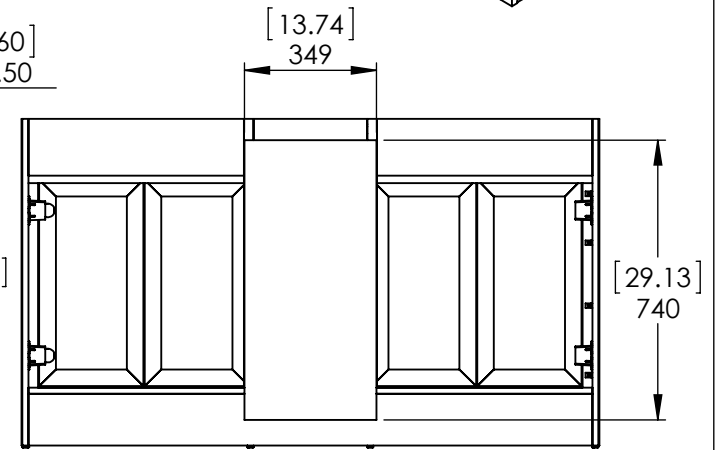

Isometric View

Back View

REV: **A**

ITEM: **BH60-ST BH60-CH BH60-CR
BH60-WH BH60-FG**

NAME: **Brinkhill 60in Vanity**

MATERIAL: **German Beech 4/4
Laminated Particle Board (2
Colours)**

Brinkhill 60in

DWR	LAG	02/26/18
REV	R&D	02/26/18
APP	ING	02/26/18
SCALE: 1:20	MODEL: