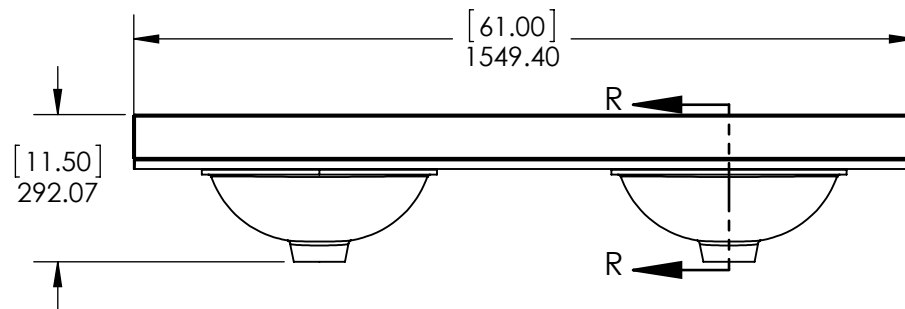

Rev #	Approved by	Change
0	R. Rubio	Released
1	O. Razo	New color and profile

PROPRIETARY AND CONFIDENTIAL
THE INFORMATION CONTAINED IN THIS DRAWING IS THE SOLE PROPERTY OF WOODCRAFTERS. ANY REPRODUCTION IN PART OR AS A WHOLE WITHOUT THE WRITTEN PERMISSION OF WOODCRAFTERS IS PROHIBITED.

UNLESS OTHERWISE SPECIFIED
DIMENSIONS ARE IN INCHES AND [MM]
TOLERANCES ARE
+0.125 [3.175] -0.125 [-3.175]
SCALE:1:10

	NAME	DATE
DRAWN	R. Rubio	08/22/16
CHECKED	R. Rubio	08/22/16
ENG APPR.	R. Rubio	08/22/16
MFG APPR.	C. Leal	08/22/16

Wood Crafters
Vtop Stone Effect, Oval 61x22
SIZE DWG. NO. A
SHEET 1 OF 2
REV. 1