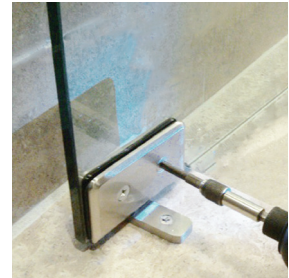

## ADAPTABILITY

Customized Accessory Placement

The wood reinforced core walls allow the fixtures to be installed right onto the wall studs by eliminating the need for a drywall backing.

## SHOWER DOOR FRIENDLY

Your choice: Curtain or Door

Square corners in Ella shower construction allow for framed or frameless shower doors to be installed.

Image for illustration only

## FRONT SIDE INSTALLATION

Aluminum Pin and Slot System for a contractor friendly front side installation.

An installation may be finished in a fraction of the time. No more need to get behind the panels to bolt large panels together.