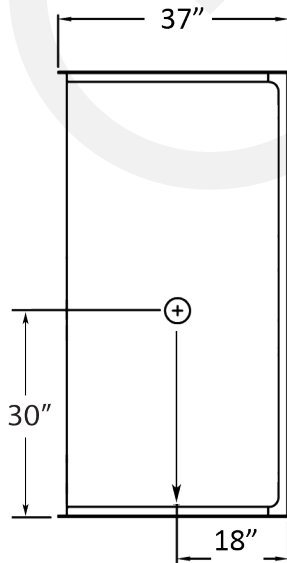

# Barrier Free, Roll In Shower 60" x 36" **Elite Satin - Center Drain**

**Model #**

- 6036 BF 5P .875C-WH ELS
- 6036 BF 5P .875C-BN ELS
- 6036 BF 5P .875C-B ELS

**Elite Satin Accessories** (page 2)

Outside Dimensions: 37" W x 60" L x 78" H  
Shipping Dimensions: 48" W x 79" L x 84" H  
Shipping Weight: 465  
Net Weight: 452 lbs.  
Threshold Height: 7/8" Change of Level **L**

**Panels:**

Shower Base ..... 37" W x 60" L x 4.5" H  
Side Wall Panel Left ..... 37" W x 73.5" H  
Side Wall Panel Right..... 37" W x 73.5" H  
Rear Wall Panel Bottom..... 60" L x 44" H  
Rear Wall Panel Top..... 60" L x 33.5" H

**hansgrohe**  
1, 2, 3, 4, 7, 8  
German Engineering

**PONTE GIULIO**  
creating solutions  
5, 6, 9, 10, 11, 13  
Italian Design

Barrier Free, Roll In Shower 60" x 36"  
**6036 BF 5P .875** - Center Drain

SIDE VIEW

FRONT VIEW

TOP VIEW

Detail of 7/8" Threshold

Disclaimer:

In an effort to continually improve our product, specifications and configurations are subject to change without notice. Before ordering or installing, consider future access to essential equipment. Due to the nature of the materials, dimensions may vary  $\pm 1/2"$ .