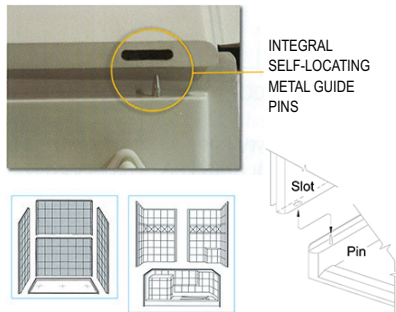

SIDE VIEW

FRONT VIEW

TOP VIEW

Detail of 7/8" Threshold

Disclaimer:

In an effort to continually improve our product, specifications and configurations are subject to change without notice. Before ordering or installing, consider future access to essential equipment. Due to the nature of the materials, dimensions may vary  $\pm 1/2"$ .

## ADAPTABILITY

Customized Accessory Placement

The wood reinforced core walls allow the fixtures to be installed right onto the wall studs by eliminating the need for a drywall backing.

## SHOWER DOOR FRIENDLY

Your choice: Curtain or Door

Square corners in Ella shower construction allow for framed or frameless shower doors to be installed.

Image for illustration only

## FRONT SIDE INSTALLATION

Aluminum Pin and Slot System for a contractor friendly front side installation.

An installation may be finished in a fraction of the time. No more need to get behind the panels to bolt large panels together.