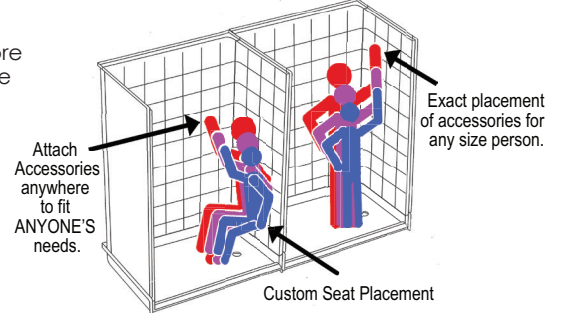

SIDE VIEW

FRONT VIEW

TOP VIEW

Detail of 7/8" Threshold

Disclaimer:

In an effort to continually improve our product, specifications and configurations are subject to change without notice. Before ordering or installing, consider future access to essential equipment. Due to the nature of the materials, dimensions may vary  $\pm 1/2"$ .

## ADAPTABILITY

Customized Accessory Placement

The wood reinforced core walls allow the fixtures to be installed right onto the wall studs by eliminating the need for a drywall backing.