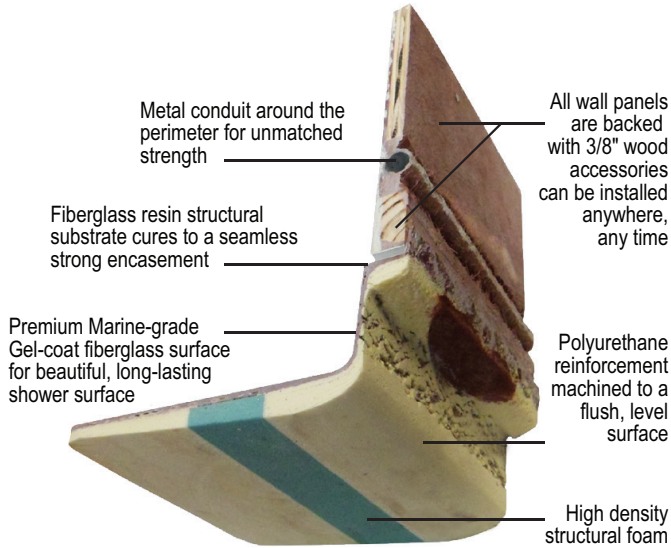

SIDE VIEW

FRONT VIEW

TOP VIEW

Detail of 7/8" Threshold

Disclaimer:

In an effort to continually improve our product, specifications and configurations are subject to change without notice. Before ordering or installing, consider future access to essential equipment. Due to the nature of the materials, dimensions may vary  $\pm 1/2"$ .

## STRENGTH

Wood & Steel Reinforced Walls

Twice the weight and twice the raw materials used in the construction of our showers than listed by any of our competitors.

Wood reinforced core walls and high density base. Metal conduit around perimeter of EACH panel for added strength.

## ADAPTABILITY

Customized Accessory Placement

The wood reinforced core walls allow the fixtures to be installed right onto the wall studs by eliminating the need for a drywall backing.