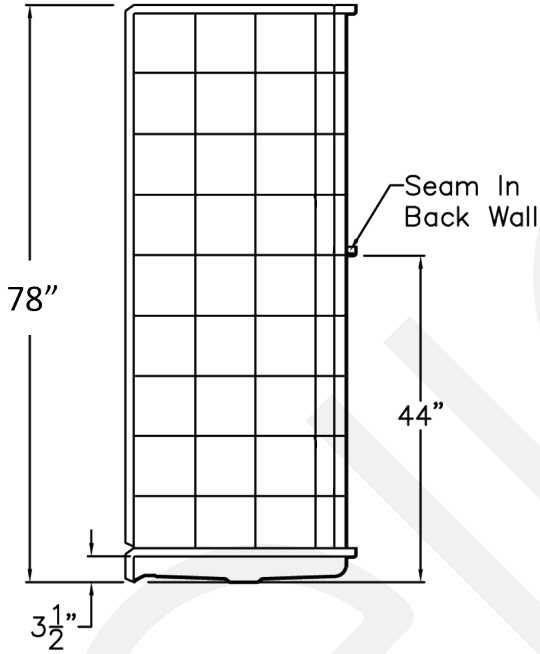

Barrier Free, Roll In Shower 60" x 36"
6036 BF 5P .875 - Center Drain

SIDE VIEW