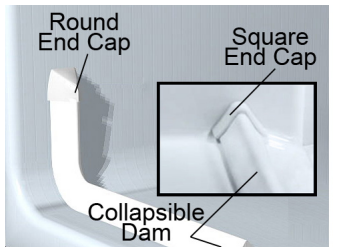

6. Ergonomic Hand Shower Holder ABS White

7. HG Focus E Pressure Balance Valve

8. Interchangeable iBox Universal Plus for HG Focus E

9. Folding Seat SS Support ABS White

10. Folding Grab Bar SS Support ABS White

11. Straight Shower Curtain Rod Satin Finish

12. Collapsible Rubber Dam White PVC with End Caps

13. Rectangular Stainless Steel Soap-Sponge Basket

14. 2" Chrome Strainer Brass Drain with Friction Seal

15. 66" x 74" Heavy Weighted Shower Curtain