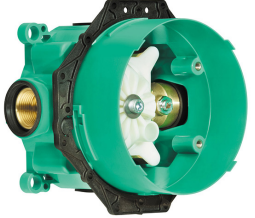

7. HG Focus E Pressure Balance Valve