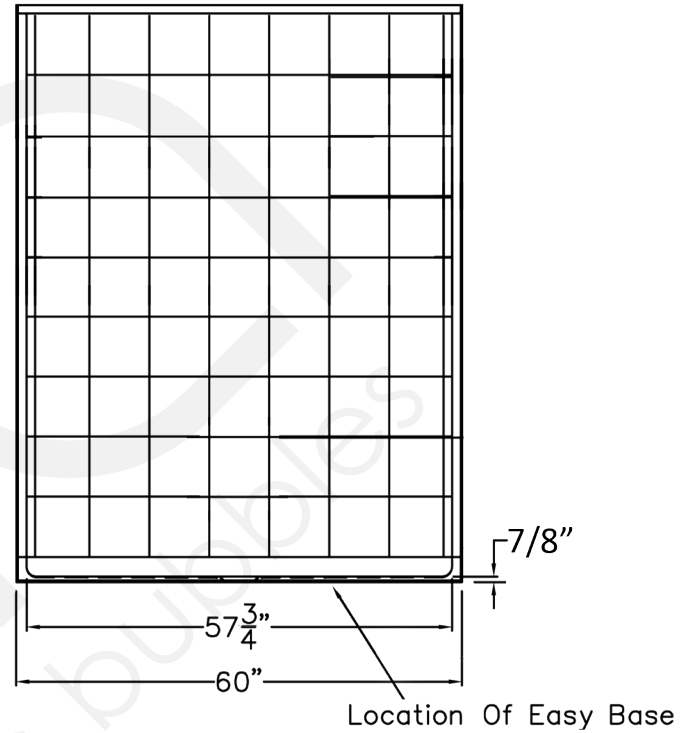

**Panels:**

Shower Base ..... 37" W x 60" L x 4.5" H  
Side Wall Panel Left ..... 37" W x 73.5" H  
Side Wall Panel Right..... 37" W x 73.5" H  
Rear Wall Panel Bottom..... 60" L x 44" H  
Rear Wall Panel Top..... 60" L x 33.5" H

SIDE VIEW

FRONT VIEW

TOP VIEW

Detail of 7/8" Threshold

Disclaimer:

In an effort to continually improve our product, specifications and configurations are subject to change without notice. Before ordering or installing, consider future access to essential equipment. Due to the nature of the materials, dimensions may vary  $\pm 1/2"$ .