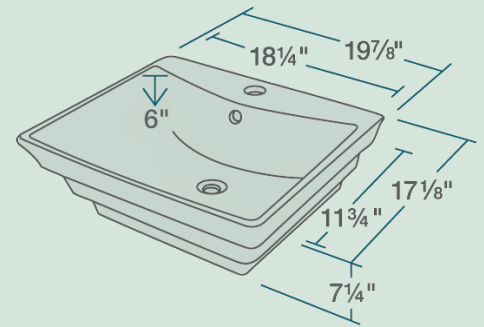

19 7/8" x 17 1/8" x 7 1/4"  
 Vessel Installation  
 True Vitreous China  
 No Hardware Needed  
 Lifetime Warranty