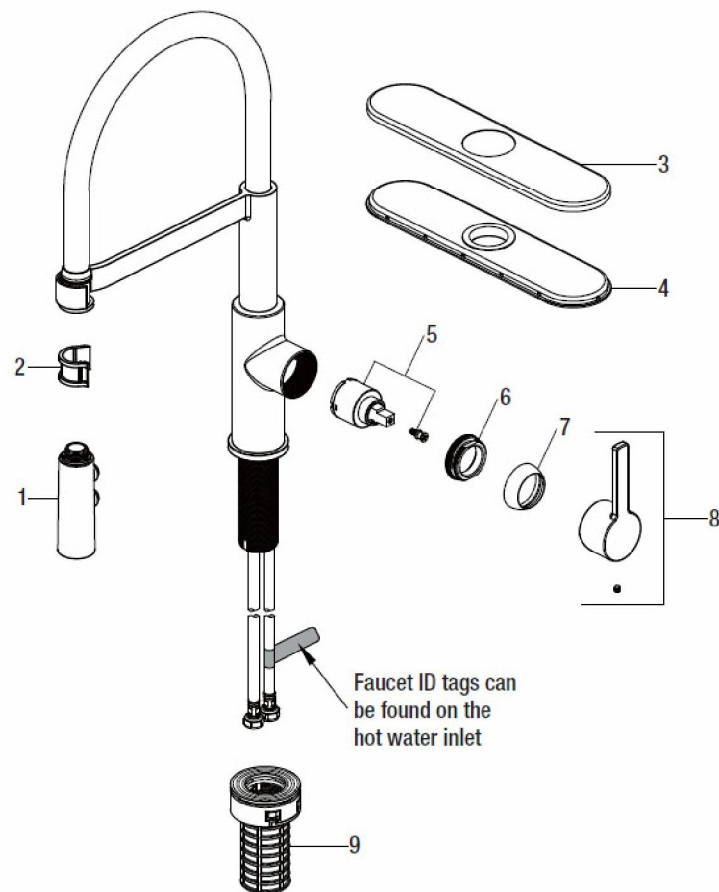

Single-Handle Kitchen Faucet

MODEL	SKU #	FINISH
HD67859-0010H	305764878	Matte Black

Many replacement parts can be purchased online or at your local store. Please use the table below to identify the part SKU number needed, go to HOMEDEPOT.COM, and check for online and store availability. If you can't find the part you are looking for, please call 1-855-HD-GLACIER.

Part	Description	Part #	Internet SKU #	Store SKU #
1	Spray head	RP3839910H		
2	Inverter	RP70644		
3	Escutcheon	RP8066710H		
4	Gasket	RP80675		
5	Cartridge & Screw	RP20095		
5.1	Cartridge	RP20044	301158214	

Part	Description	Part #	Internet SKU #	Store SKU #
6	Bonnet Nut	RP70548		
7	Cap	RP8013210H		
8	Handle assembly	RP1362410H		
9	Fastmount™	RP56096		