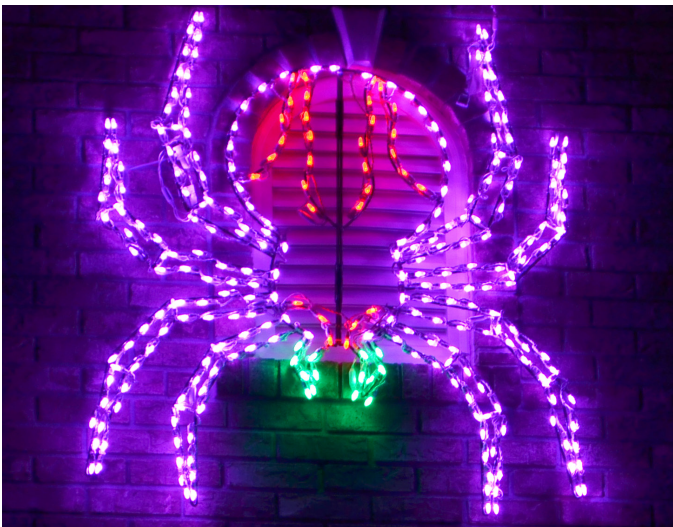

# Haunted Hill Farm™

Light up the night with Haunted Hill Farm! Our collection of spellbinding Halloween lights will help you create lots of spooky fun.

Stake them on the lawn, mount them to the house, or hang them in the windows (stakes and other mounting hardware are NOT included).

- Weather-resistant, indoor/outdoor LED lighted shape
- Creepy Spider measures 48”H x 40”W
- 288 long-lasting faceted LED lights
- Black powder-coated metal frame
- Connectable to other lights via 11” male power cord and 6” female power cord

Model	Description	UPC
FFHELED048-SPD0-PUR	Creepy Crawling Spider	192487241134