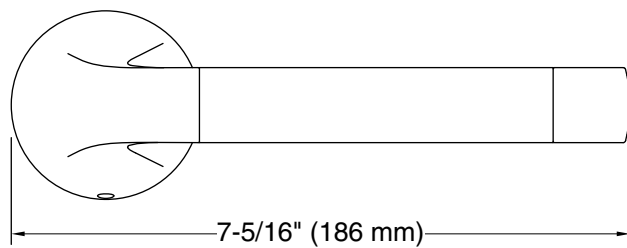

Technical Information

All product dimensions are nominal.

Material: Zinc, Stainless Steel

Notes

Install this product according to the installation instructions.

CAUTION: Risk of personal injury. Do not install these products in any area where they are likely to be used inadvertently as a grab bar or support bar. These products are not designed or intended for use as a grab bar or support bar.