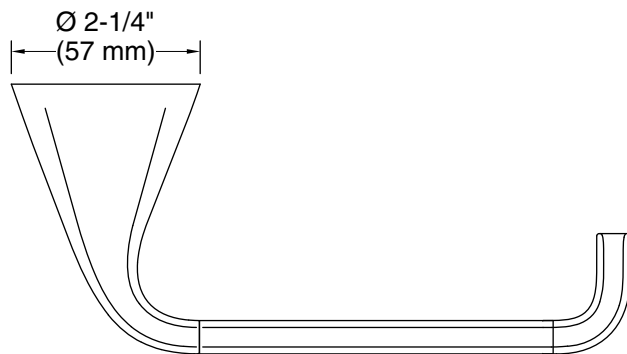

Technical Information

All product dimensions are nominal.

Material: Zinc, Stainless Steel

Notes

Install this product according to the installation instructions.

CAUTION: Risk of personal injury. Do not install these products in any area where they are likely to be used inadvertently as a grab bar or support bar. These products are not designed or intended for use as a grab bar or support bar.