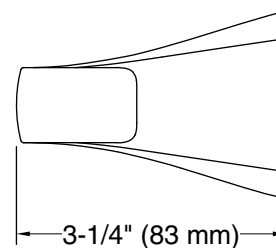

Technical Information

All product dimensions are nominal.

Material: Zinc, Stainless Steel

Notes

Install this product according to the installation instructions.

CAUTION: Risk of personal injury. Do not install these products in any area where they are likely to be used inadvertently as a grab bar or support bar. These products are not designed or intended for use as a grab bar or support bar.