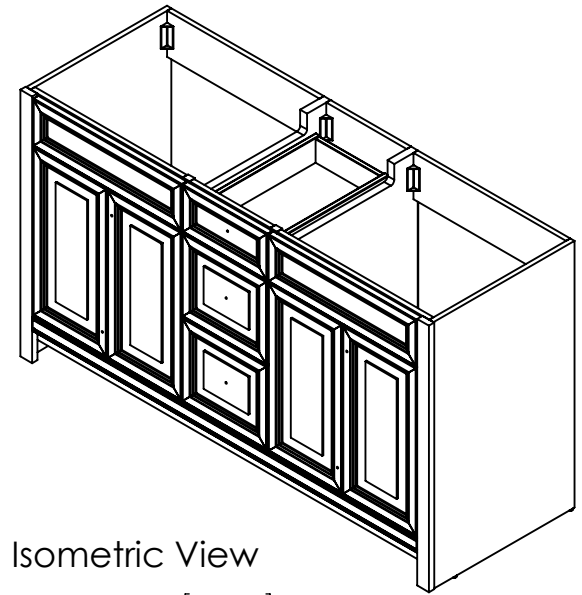

Front View

REV: **A**

ITEM: **BH60-ST BH60-CH BH60-CR
BH60-WH BH60-FG**

NAME: **Brinkhill 60in Vanity**

MATERIAL: **German Beech 4/4
Laminated Particle Board (2
Colours)**

Brinkhill 60in

DWR	LAG	02/26/18
REV	R&D	02/26/18
APP	ING	02/26/18
SCALE: 1:20	MODEL: