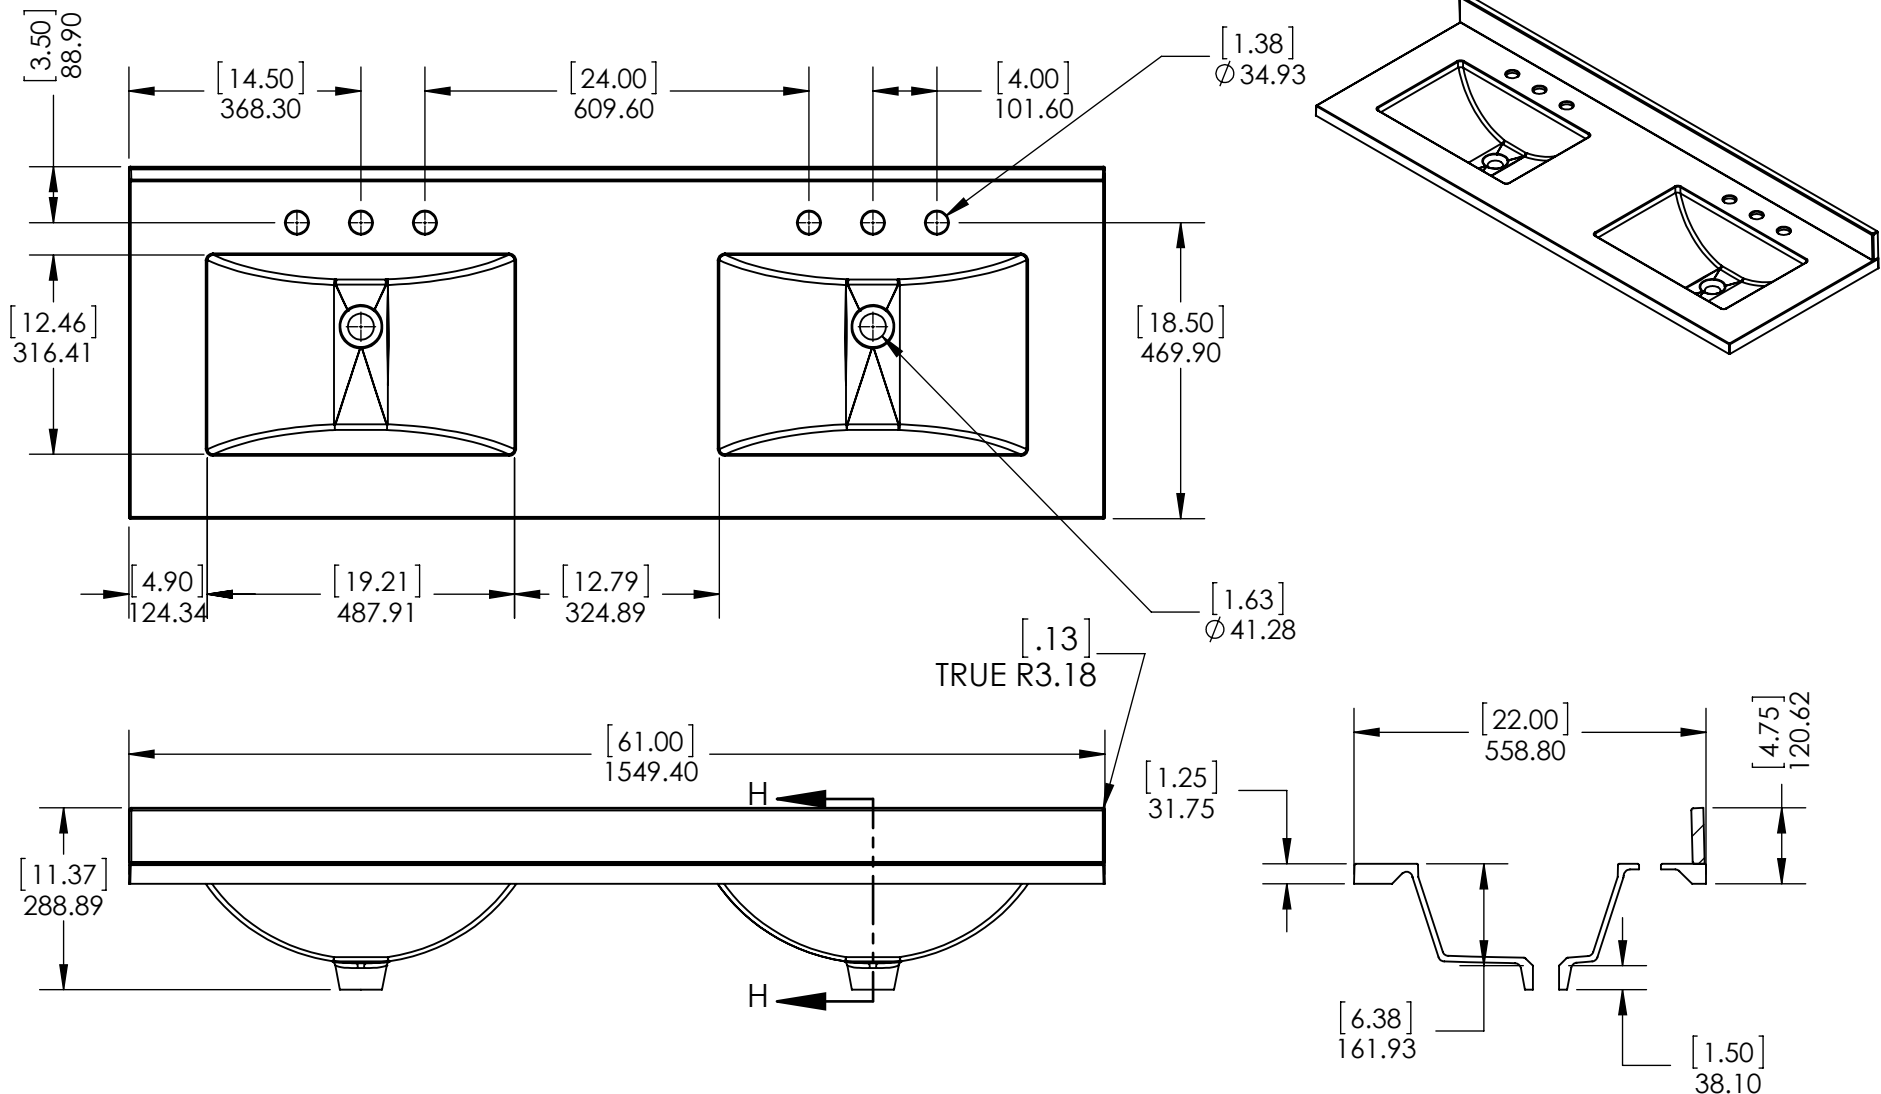

DRAWING TYPE	ITEM ID	ITEM DESCRIPTION	TECHNOLOGIES	DRAWING STATUS
Finish Good	SS61R-AH	Vtop Rect 61x22 Bitono SS Silver Ash	Solid Surface	Ready for production
Finish Good	CM6122R-WH	61 in x 22 in. Cultured Marble Double Basin VTop - White	Cultured Marble	Ready for production

REV	ECO #	DESCRIPTION	REV'D BY DATE	CHK'D BY DATE	APRV'D BY DATE
0		New Model	2/27/18	2/27/18	2/27/18
1		New Color	11/07/18	11/07/18	11/07/18

PROPRIETARY AND CONFIDENTIAL
THE INFORMATION CONTAINED IN THIS DRAWING IS THE SOLE PROPERTY OF WOODCRAFTERS. ANY REPRODUCTION IN PART OR AS A WHOLE WITHOUT THE WRITTEN PERMISSION OF WOODCRAFTERS IS PROHIBITED.

UNLESS OTHERWISE SPECIFIED
DIMENSIONS ARE IN MM. AND (INCHES)
TOLERANCES ARE
+0.125 [3.175] -0.125 [-3.175]
SCALE:1:10

	NAME	DATE
DRAWN	O. Razo	11/07/18
CHECKED	R. Rubio	11/07/18
ENG APPR.	R. Rubio	11/07/18
MFG APPR.	C. Leal	11/07/18

Wood Crafters

SIZE DWG. NO. **A** Vtop Rect 61x22 Doble 8 in

SHEET 1 OF 1 REV: **0**