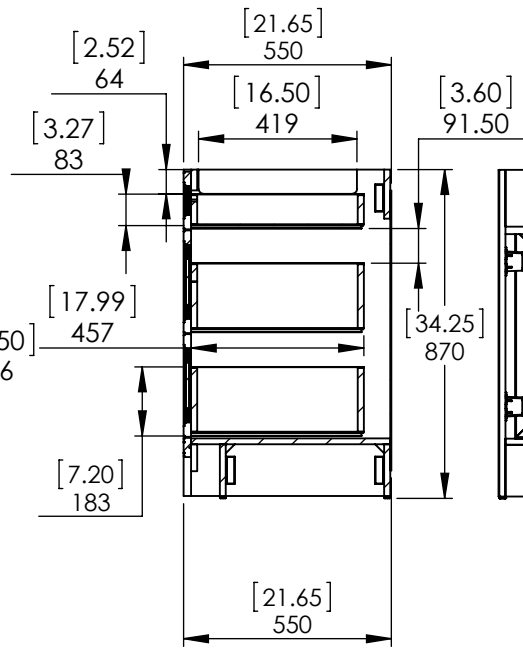

Section A-A Side View