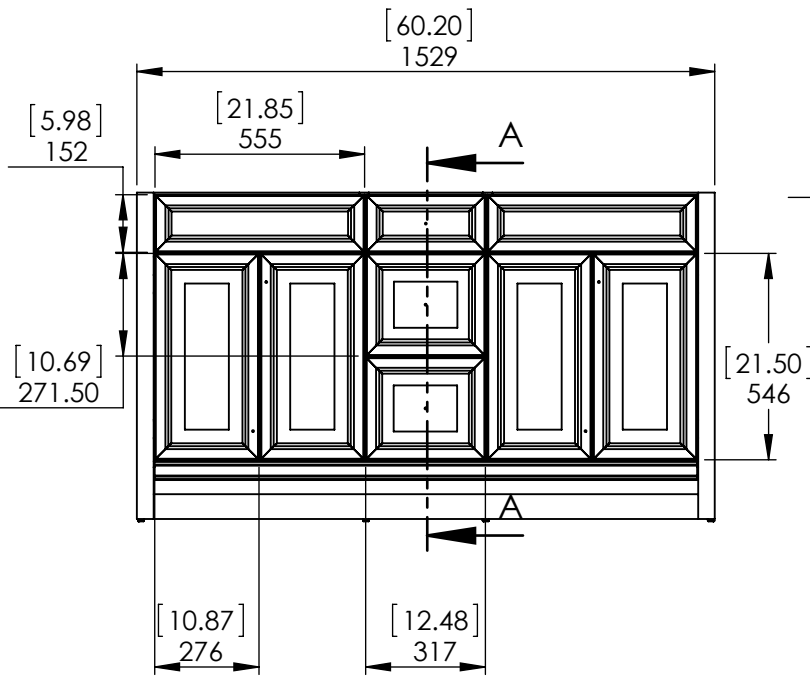

Front View

REV: **A**

ITEM: **BH60-ST BH60-CH BH60-CR
BH60-WH BH60-FG**

NAME: **Brinkhill 60in Vanity**

MATERIAL: **German Beech 4/4
Laminated Particle Board (2
Colours)**

Brinkhill 60in

DWR	LAG	02/26/18
REV	R&D	02/26/18
APP	ING	02/26/18
SCALE: 1:20	MODEL: