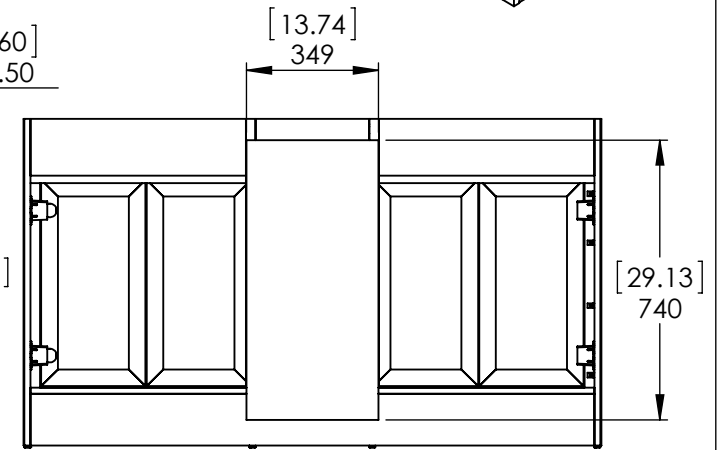

Back View

REV: **A**

ITEM: **BH60-ST BH60-CH BH60-CR
BH60-WH BH60-FG**

NAME: **Brinkhill 60in Vanity**

MATERIAL: **German Beech 4/4
Laminated Particle Board (2
Colours)**

Brinkhill 60in

DWR	LAG	02/26/18
REV	R&D	02/26/18
APP	ING	02/26/18
SCALE: 1:20	MODEL: