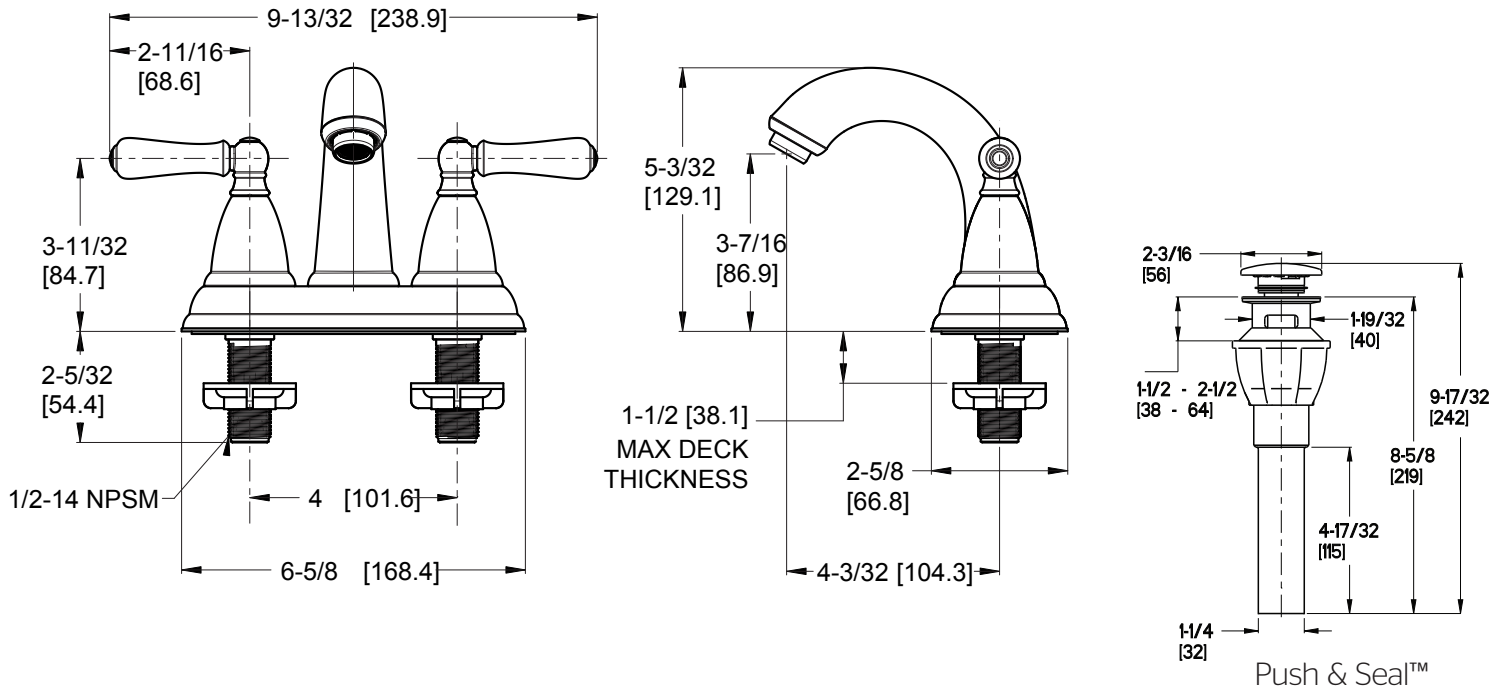

Canton™ 4" Centerset Lavatory Faucet

- LF-048-CNCC Finish(CC)
- LF-048-CNKK Finish(KK)

Specifications

- 3-Hole Installation
- Pforever Seal
- Push & Seal™ Pop-Up

Features

- 1.2 GPM Flow Rate
- All Metal Construction
- Washerless Cartridges
- 3-Hole Installation
- Fixed Hub
- Mounting Hardware Included
- Push and Seal™ Pop-Up
- Pforever Seal Ceramic Disc Valves
- Pforever Warranty®

Dimensions

Ø1 Min to Ø1-1/2 Max. Deck Hole Openings