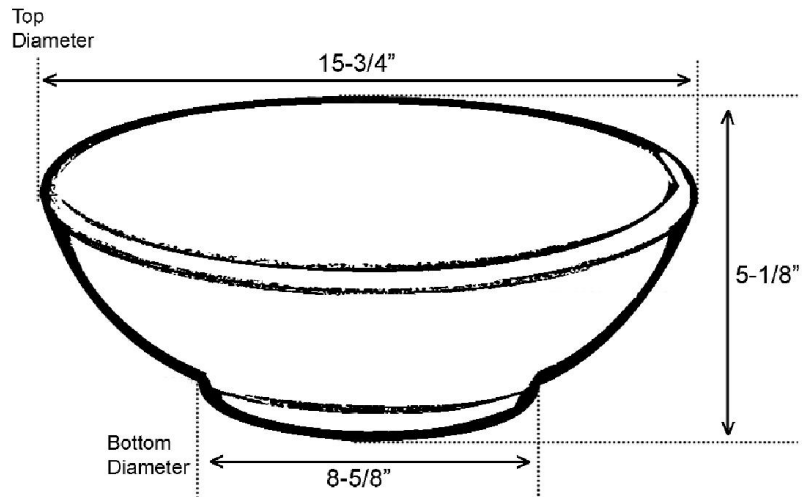

### Interior Dimensions

Diameter: 14-3/4"  
Depth: 4-1/8"

**GA-BL** Galon Black

Dimensions of fixture are nominal and may vary within the range of tolerances established by ASME Standard A112.19.2. Dimensions and specifications subject to change without notice.