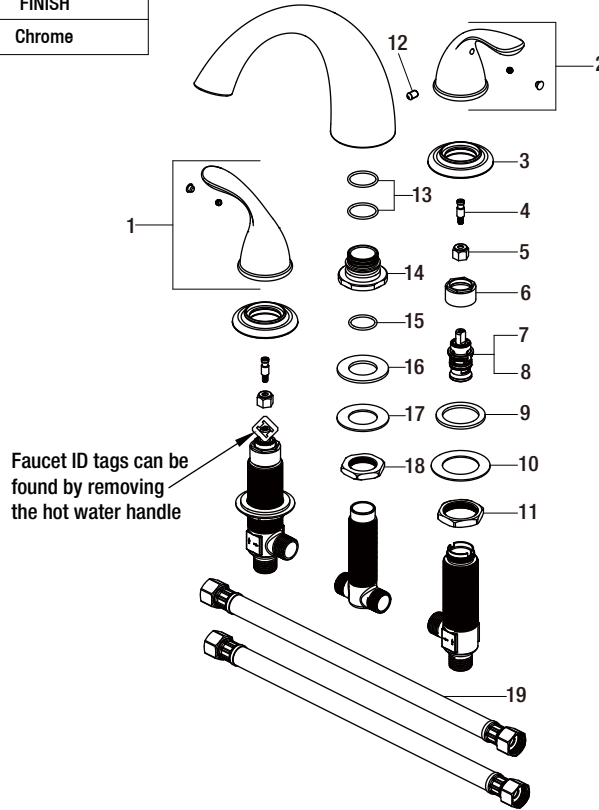

Replacement Parts List

Builders 2-Handle Deck-Mount Roman Tub Faucet in Chrome

MODEL	SKU #	FINISH
461-3001	533305	Chrome

Many replacement parts can be purchased online or at your local store. Please use the table below to identify the part SKU number needed, go to HOMEDEPOT.COM, and check for online and store availability. If you can't find the part you are looking for, please call 1-855-HD-GLACIER.

Part	Description	Part Number	Internet SKU #	Store SKU #
1	Handle assembly H	RP1352901		
2	Handle assembly C	RP1353001		
3	Flange	RP8061401		
4	Connector	RP70116		
5	Inverter	RP64044	206671349	
6	Bonnet	RP70001		
7	Cartridge H	RP20067	301158139	
8	Cartridge C	RP20068	301158129	
9	Rubber washer	RP64023		
10	Metal washer	RP64024		

Part	Description	Part Number	Internet SKU #	Store SKU #
11	Mounting nut	RP56014		
12	Set screw	RP50103		
13	O-ring	RP60056		
14	Connector	RP70459		
15	O-ring	RP60094		
16	Rubber washer	RP64035		
17	Metal washer	RP64036		
18	Nut	RP56088		
19	Hose	RP70042		