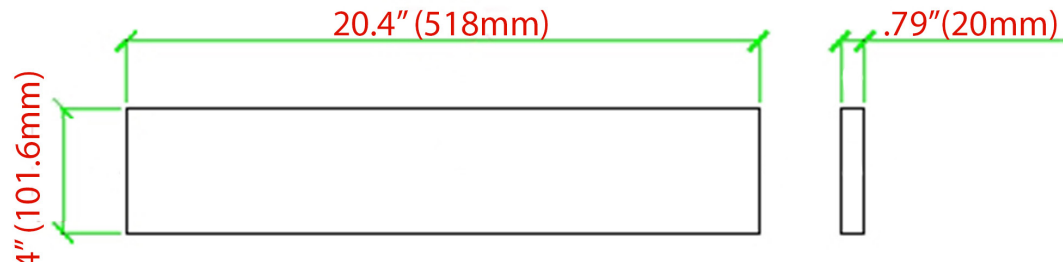

## 21" Sidesplash For use on 22" Depth Tops

## 20" Sidesplash For use on 22" Depth Ogee Edge Top

## 18" Sidesplash For use on 19" Depth Tops

## 17" Sidesplash For use on 19" Depth Ogee Edge Top