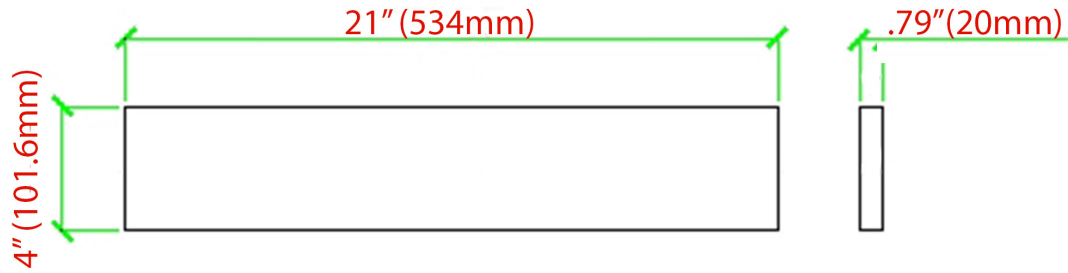

## 21" Sidesplash For use on 22" Depth Tops

## 20" Sidesplash For use on 22" Depth Ogee Edge Top

## 18" Sidesplash For use on 19" Depth Tops

## 17" Sidesplash For use on 19" Depth Ogee Edge Top