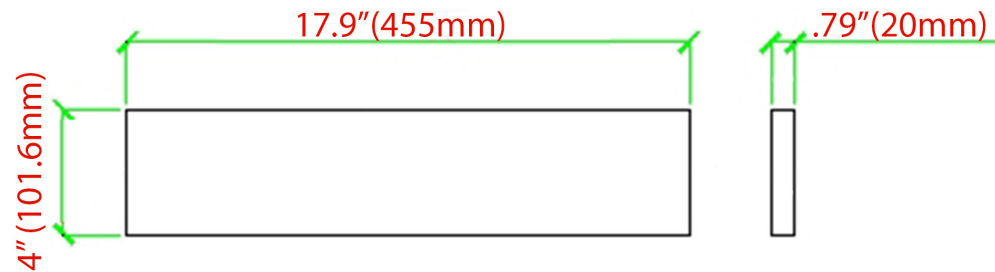

## 21" Sidesplash For use on 22" Depth Tops

## 20" Sidesplash For use on 22" Depth Ogee Edge Top

## 18" Sidesplash For use on 19" Depth Tops

## 17" Sidesplash For use on 19" Depth Ogee Edge Top