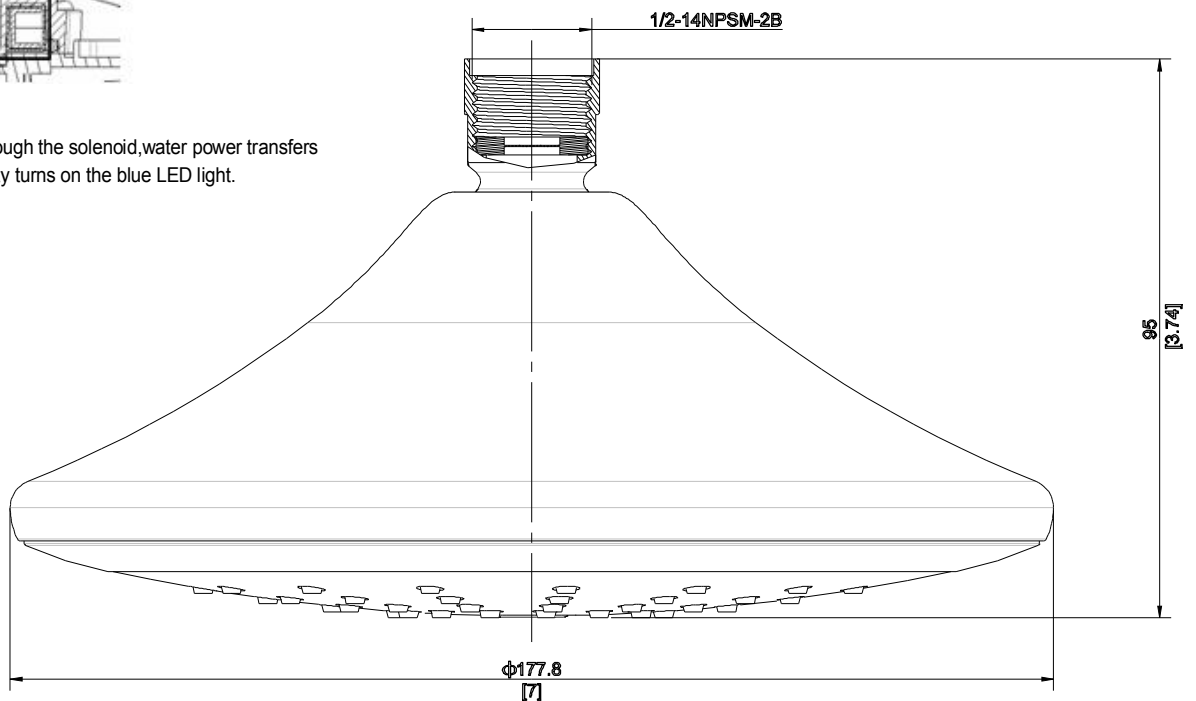

FEATURES

- Blue LED lighted showerhead
- LED Light is Hydro Electric-Water Powered
- No Electricity Required
- SINGLE FUNCTION SHOWERHEAD
- Rub-Clean Nozzles
- 7" spray face
- 1/2-14NPSM Connection
- 2.5 GPM Flow Rate
- Easy Installation

CODE COMPLIANCE

- NOM-008-CONAGUA-1998
- INTERTEK Certified

SINGLE FUNCTION SHOWERHEAD

MODEL	FINISH
51901-0001	Chrome

Available for purchase or special order at Home Depot stores.

When the water flows through the solenoid, water power transfers to electricity. This electricity turns on the blue LED light.

INSTALLATION DIMENSIONS

GLACIER BAY reserves the right to make changes in specifications and materials and to change and discontinue models, both without the notice or obligation. Dimensions are for reference only.