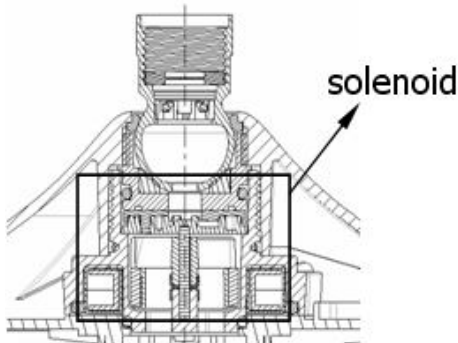

FEATURES

- Blue LED lighted showerhead
- LED Light is Hydro Electric-Water Powered
- No Electricity Required
- SINGLE FUNCTION SHOWERHEAD
- Rub-Clean Nozzles
- 7" spray face
- 1/2-14NPSM Connection
- 2.5 GPM Flow Rate
- Easy Installation

CODE COMPLIANCE

- NOM-008-CONAGUA-1998
- INTERTEK Certified

SINGLE FUNCTION SHOWERHEAD

MODEL	FINISH
51901-0001	Chrome

Available for purchase or special order at Home Depot stores.

When the water flows through the solenoid, water power transfers to electricity. This electricity turns on the blue LED light.