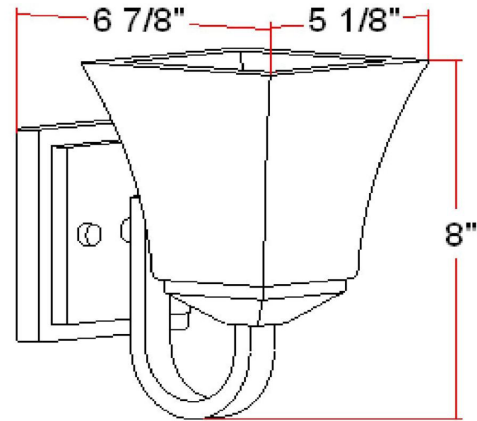

Torino I-Light Wall Light
Satin Nickel

SPECIFICATIONS

MOUNTING:	Wall Sconce	LED BRIGHTNESS (LUMENS):	N/A
SLOPED CEILING ADAPTABLE:	N/A	LED COLOR CORRELATED TEMPERATURE (CCT):	N/A
LAMP TYPE 1:	1 lamp 60W Incandescent	LED COLOR RENDERING INDEX (CRI):	N/A
BULB INCLUDED:	N/A	LED EFFICACY:	N/A
WATTS PER BULB:	60W	LED AVERAGE RATED LIFE:	N/A
TOTAL WATTAGE:	60W	ENERGY EFFICIENT:	No
DIMMABLE:	Yes	LIGHTING AMPS:	N/A
MATERIAL CONSTRUCTION:	Steel	VOLTAGE:	120V
ASSEMBLED DIMENSIONS:	8" H x 5.1" L x 6.9" D		
WEIGHT:	2.75 lbs.		
BACKPLATE DIMENSIONS:	5" H x 5" W		
CANOPY/PLATE DIMENSIONS:	N/A		
GLASS/SHADE DIMENSIONS:	5" H x 5" L x 5" D		
GLASS/SHADE MATERIAL:	Glass		
GLASS/SHADE TYPE:	Snow		
GLASS/SHADE COLOR:	White		