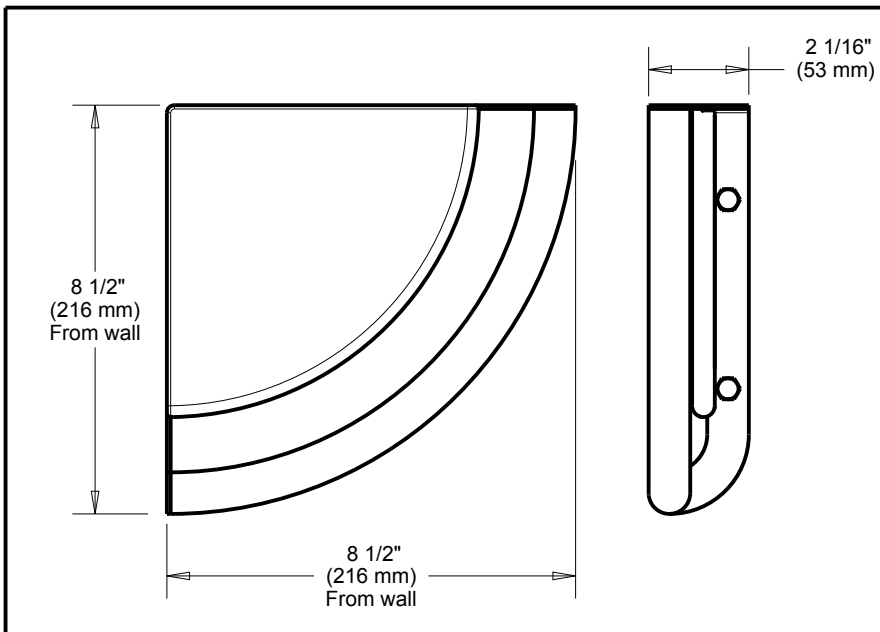

DELTA[®]

ACCESSORIES

- Traditional™ Bath Safety Collection
- Corner Shelf with Assist Bar

Submitted Model No.: _____

Specific Features: _____

STANDARD SPECIFICATIONS:

- Wood blocking is preferable behind all wall surfaces. If wood blocking is not available, the supplied fasteners are recommended.
- Mounting hardware and mounting template included with product.
- 7/8" diameter assist bar.
- Maximum 300 lbs. as an assist bar on indicated surface.