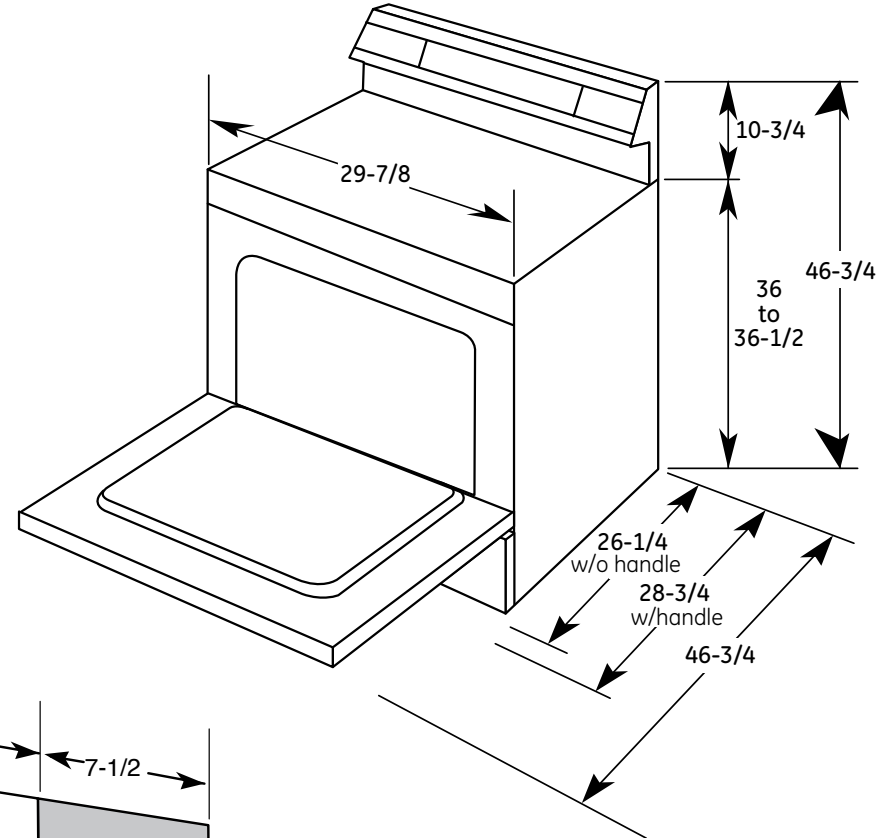

RB526DH

Hotpoint® 30" Free-Standing Electric Range

Dimensions and Installation Information (in inches)

Receptacle Locations

Locally approved flexible service cord or conduit must be used because terminals are not accessible after range installation. See shaded area in drawing for location of electrical outlet box. Recommended outlet locations allow range to be installed directly against wall.

Note: This appliance has been approved for 0" spacing to adjacent surfaces above the cooktop. However, a 6" minimum spacing to surfaces less than 15" above the cooktop and adjacent cabinet is recommended to reduce exposure to steam, grease splatter and heat.

Installation Information: Before installing, consult installation instructions for current dimensional data and additional requirements.

KW Rating	
240V	10.1
208V	8.7
Breaker Size	
240V	40 Amps†
208V	40 Amps†

†**Note:** Check local codes for required breaker size.

imagination at work

For answers to your Monogram® or GE® appliance questions, visit our website at geappliances.com or call GE Answer Center® service, 800.626.2000.