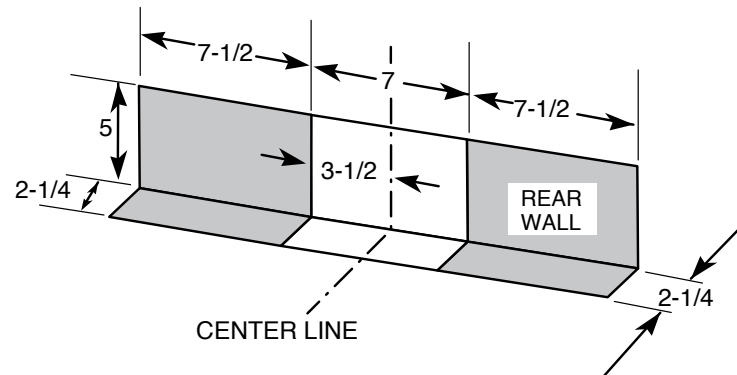

RB526DH

Hotpoint® 30" Free-Standing Electric Range

Dimensions and Installation Information (in inches)

Receptacle Locations

Locally approved flexible service cord or conduit must be used because terminals are not accessible after range installation. See shaded area in drawing for location of electrical outlet box. Recommended outlet locations allow range to be installed directly against wall.

Note: This appliance has been approved for 0" spacing to adjacent surfaces above the cooktop. However, a 6" minimum spacing to surfaces less than 15" above the cooktop and adjacent cabinet is recommended to reduce exposure to steam, grease splatter and heat.

Installation Information: Before installing, consult installation instructions for current dimensional data and additional requirements.

KW Rating	
240V	10.1
208V	8.7
Breaker Size	
240V	40 Amps†
208V	40 Amps†

†**Note:** Check local codes for required breaker size.

imagination at work

For answers to your Monogram® or GE® appliance questions, visit our website at geappliances.com or call GE Answer Center® service, 800.626.2000.