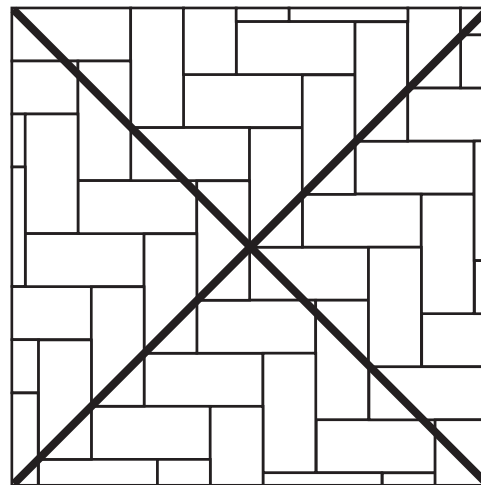

INSTALLATION IDEAS

12 in. x 24 in.
Locking Porcelain Tile

Photo features QuicTile™ Panda Marble in 12 in. x 24 in.

We recommend purchasing 10 percent overage for cuts and patterns.

33% Offset Staggered

50% Offset

33% Offset Brick Joint

NOT RECOMMENDED
Straight Grid

NOT RECOMMENDED
Herringbone