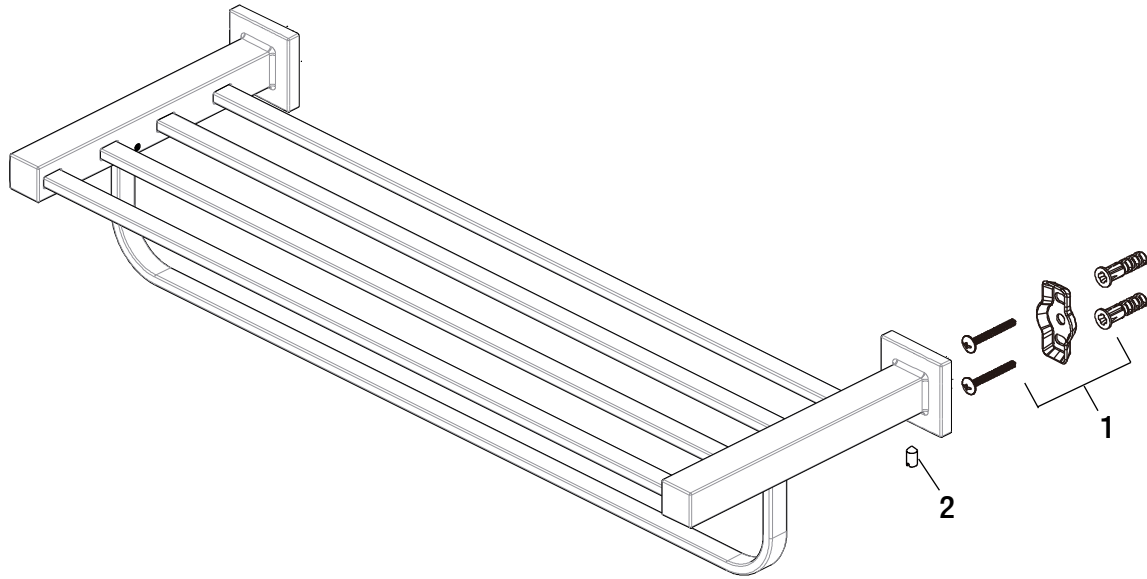

## Replacement Parts List

Glacier Bay Farrington Series 21 In. Wall Mount Towel Rack

MODEL	SKU #	FINISH
20173-0710H	310391368	Matte Black

Many replacement parts can be purchased online or at your local store. Please use the table below to identify the part SKU number needed, go to [HOMEDEPOT.COM](http://HOMEDEPOT.COM), and check for online and store availability. If you can't find the part you are looking for, please call 1-855-HD-GLACIER.

Part	Description	Part #	Internet SKU #	Store SKU #
1	Plastic Anchor	RP80061	<a href="#">207107132</a>	
	Mounting Bracket			
	Wood Screw			
2	Set Screw	RP50078		