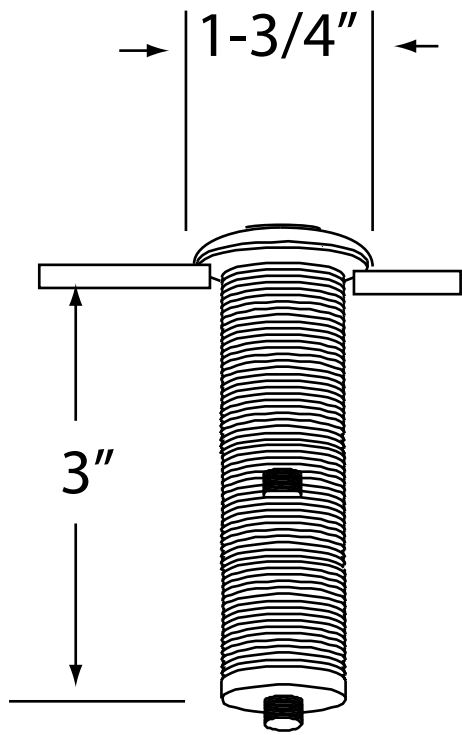

ASB-2B3

6' - 1/8" Tubing

WESTBRASS Fine Decorative Plumbing Since 1935		2429 E. Olympic Blvd. Los Angeles, CA 90021	
TITLE Dual Outlet Raised Button Air Switch			
DWG NO.	ASB-2B3	DATE	2-1-2017
Scale	NTS	REV	A
mrohfs		Sheet	1 of 1