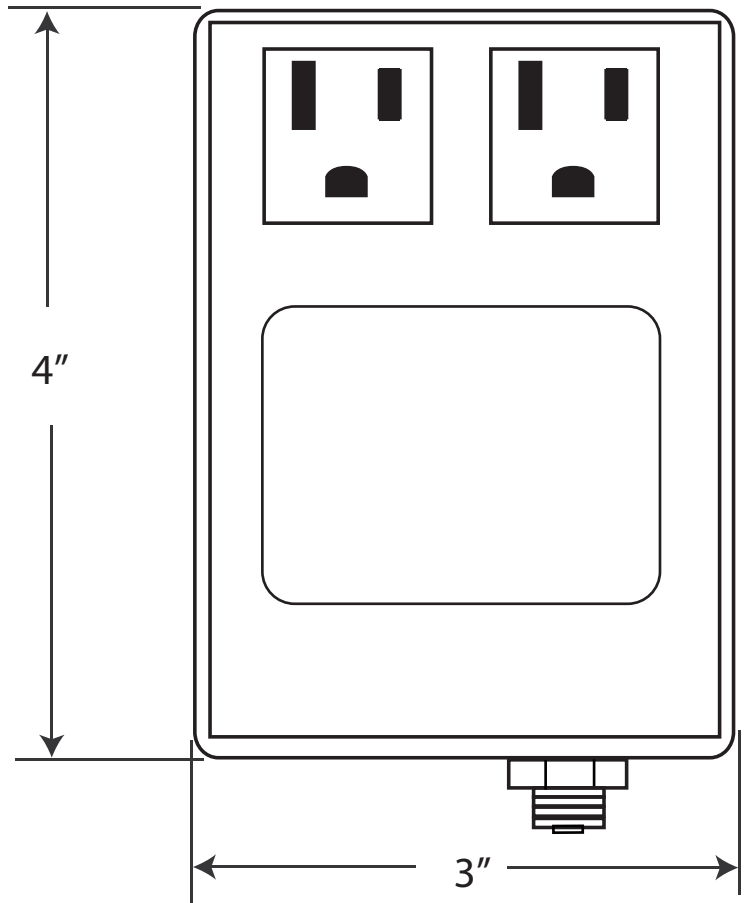

ASB-2B3

6' - 1/8" Tubing

WESTBRASS Fine Decorative Plumbing Since 1935		2429 E. Olympic Blvd. Los Angeles, CA 90021	
TITLE Dual Outlet Raised Button Air Switch			
DWG NO.	ASB-2B3	DATE	2-1-2017
Scale	NTS	REV	A
mrohfs		Sheet	1 of 1