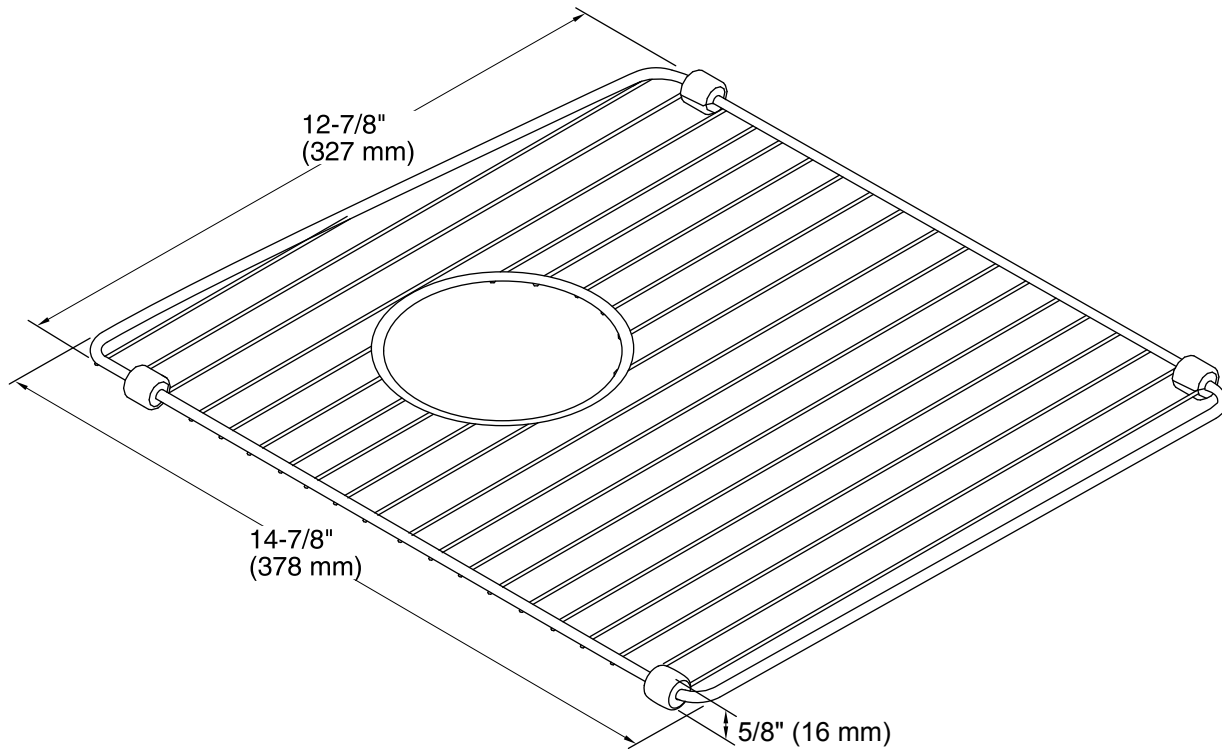

### Features

- Fits in the right or left bowl of the K-5846 Brookfield kitchen sink.
- Durable stainless-steel construction.
- Helps protect sink surface from daily wear.
- Innovative wheels around the perimeter provide a secure fit and reduce debris buildup.
- Dishwasher safe.

#### Technical Information

All product dimensions are nominal.