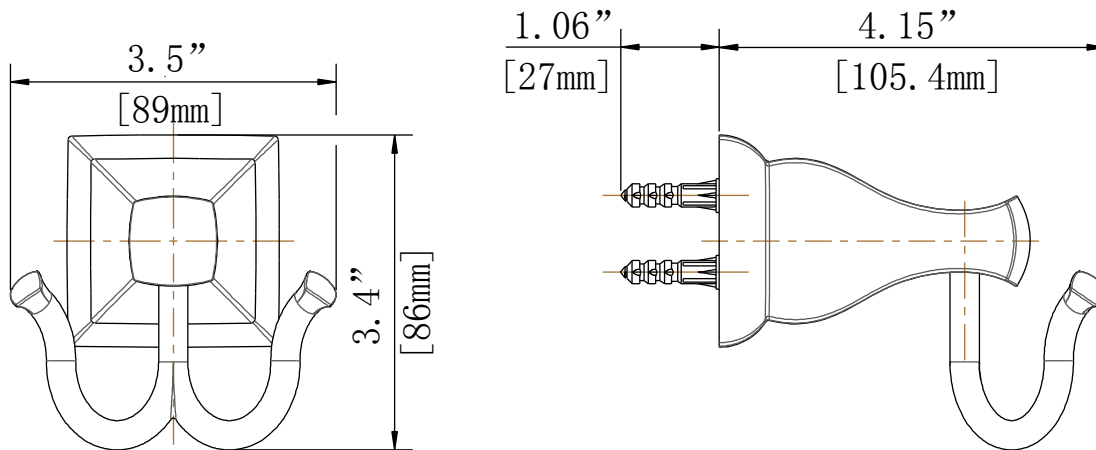

FEATURES

- 3.5"L x 3.4"W x 4.15"H
- Coordinates with Milner Series Bath Products
- Easy Installation
- Includes Mounting Hardware and Plastic Anchors
- Tools Required for Installation:
 - Drill with 1/4" Drill Bit
 - Philips Screwdriver
 - Small Flat Head Screwdriver

**Milner Series
Classic Collection**

Double Robe Hook

MODEL	FINISH
20120-2227H2	Mediterranean Bronze

Available for purchase or special order at Home Depot stores.

INSTALLATION DIMENSIONS

Glacier Bay reserves the right to make changes in specifications and materials and to change and discontinue models, both without notice or obligation. Dimensions are for reference only.