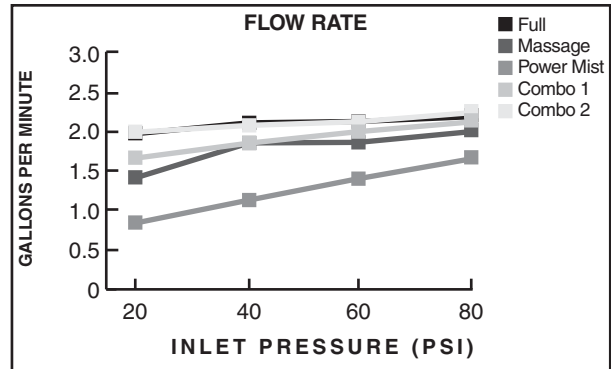

1660.625 Shown

**MODEL NUMBER:**

- 1660.625 Traditional 5-Function Showerhead Only

**GENERAL DESCRIPTION:**

5-Function showerhead. Spray pattern adjusts from full spray to full/massage combination (1) to pulsating massage to massage/mist combination (2) to power mist. Includes pressure compensating flow control device. Brass ball joint. Easy clean spray nozzles. 2.5gpm/9.5L/min. maximum flow rate.

**PRODUCT FEATURES:**

**Variety of Spray Patterns:** Allows the user to select the type of spray best suited to their needs.

**Pressure Compensating Flow Control Device:** Provides consistent flow over a wide pressure range.

**Simple Spray Pattern Adjustment:** Spray patterns can be changed with the flick of a finger.

**Easy Clean Spray Nozzles:** Easily clean lime and calcium buildup. Nozzles will not clog.

**SUGGESTED SPECIFICATION**

These products meet or exceed the following codes and standards:

**ASME A112.18.1  
CSA 125.1**

Product Number	Description	Finish Options	
		Polished Chrome	PVD Satin Nickel
1660.625	Traditional 5-Function Showerhead Only	002	295