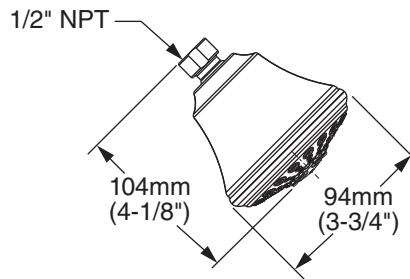

1660.625 Shown

**MODEL NUMBER:**

- 1660.625 Traditional 5-Function Showerhead Only

**GENERAL DESCRIPTION:**

5-Function showerhead. Spray pattern adjusts from full spray to full/massage combination (1) to pulsating massage to massage/mist combination (2) to power mist. Includes pressure compensating flow control device. Brass ball joint. Easy clean spray nozzles. 2.5gpm/9.5L/min. maximum flow rate.

These products meet or exceed the following codes and standards:

**ASME A112.18.1  
CSA 125.1**

Product Number	Description	Finish Options	
		Polished Chrome	PVD Satin Nickel
1660.625	Traditional 5-Function Showerhead Only	002	295