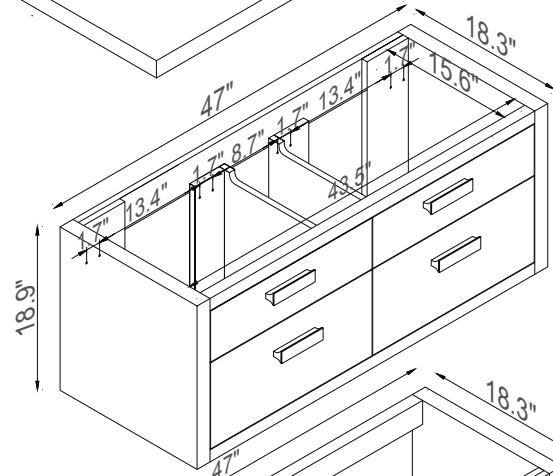

Streamline

Master Cabinet K1820-140-48-55