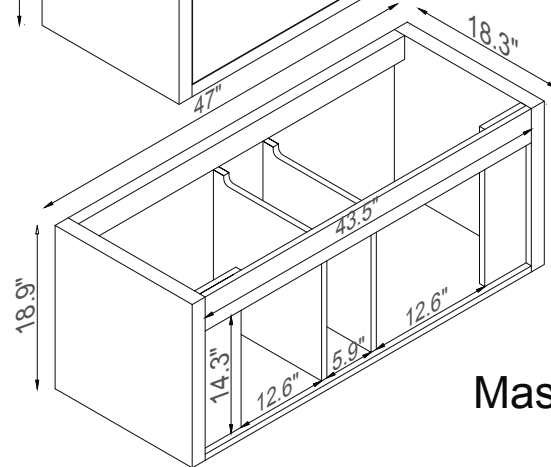

Streamline

Master Cabinet K1820-140-48-55