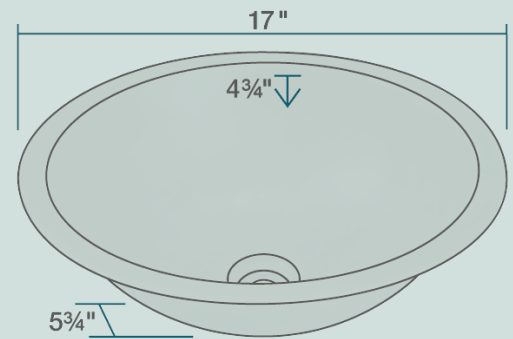

951 Single Bowl Bathroom Sink

Bronze

Our uniquely designed bronze sinks will add an element of art to any décor. Each bronze sink comes with a beautifully aged patina that will make your sink easy to care for. Our sinks are solid all the way through, giving you a strong product that will last a lifetime. Each sink is covered by a limited lifetime warranty. All undermount sinks come with a cardboard cutout template and mounting hardware.

- 17" x 17" x 5 3/4"
- Undermount Installation
- Antique Patina Finish
- Center Drain
- One-Piece Construction
- Cardboard Cutout Template Included
- Installation Hardware Included
- Lifetime Warranty

Accessories

*Accessories not included

UPC: 817299014843

Features

<p>Topmount or Undermount</p>	<p>18" Minimum Cabinet Size</p>	<p>Antique Finish</p>	<p>One Piece Construction</p> <p>1 PC</p>	<p>Cutout Template</p>	<p>Hardware Included</p>
<p>Limited Lifetime Warranty</p>					