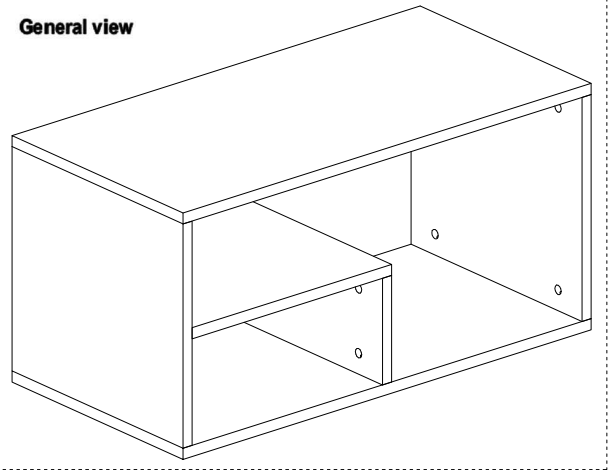

This unit should be assembled by two people

General view

ACCESSORY LIST

			
A01	A02	A03	A04
Minifix 14 x	Minifix Screw 14 x	Dowel 14 x	Minifix Tap 14 x

ASSEMBLY PIECES

NO	Lenght	Widht	Thick	PCS.
01	364	400	18	1
02	364	400	18	1
03	800	400	18	1
04	800	400	18	1
05	391	400	18	1
06	173	400	18	1