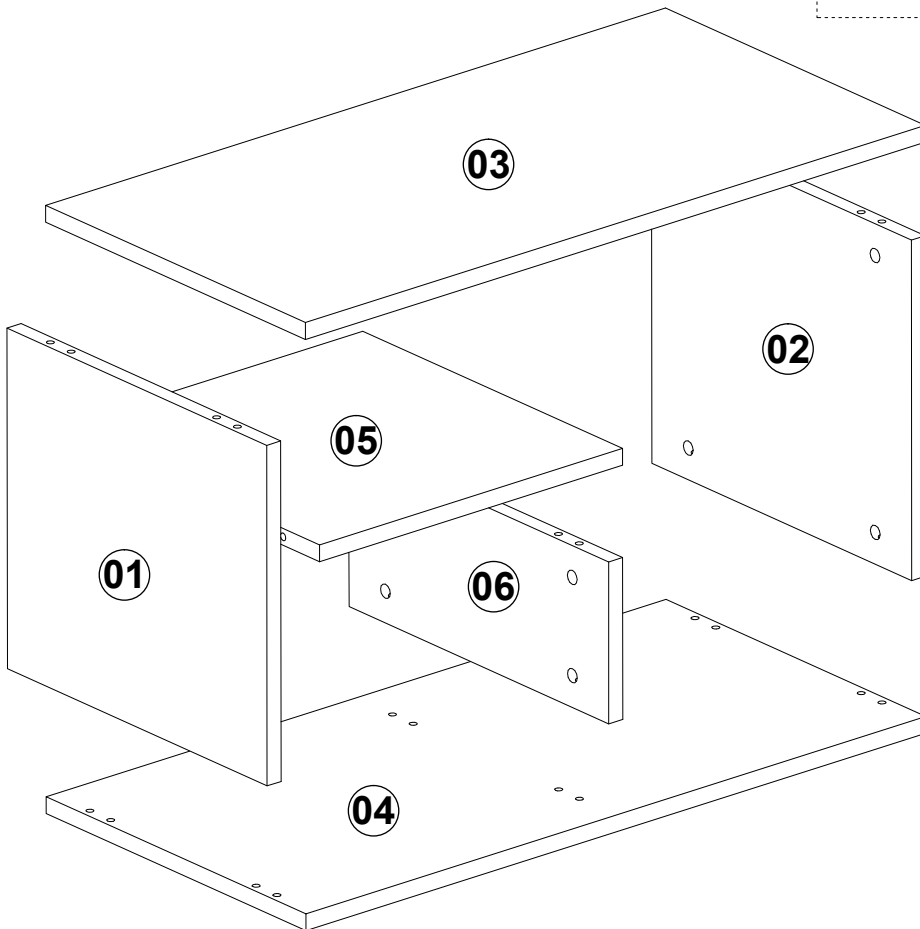

This unit should be assembled by two people

General view

ACCESSORY LIST

			
A01	A02	A03	A04
Minifix 14 x	Minifix Screw 14 x	Dowel 14 x	Minifix Tap 14 x

ASSEMBLY PIECES

NO	Lenght	Widht	Thick	PCS.
01	364	400	18	1
02	364	400	18	1
03	800	400	18	1
04	800	400	18	1
05	391	400	18	1
06	173	400	18	1