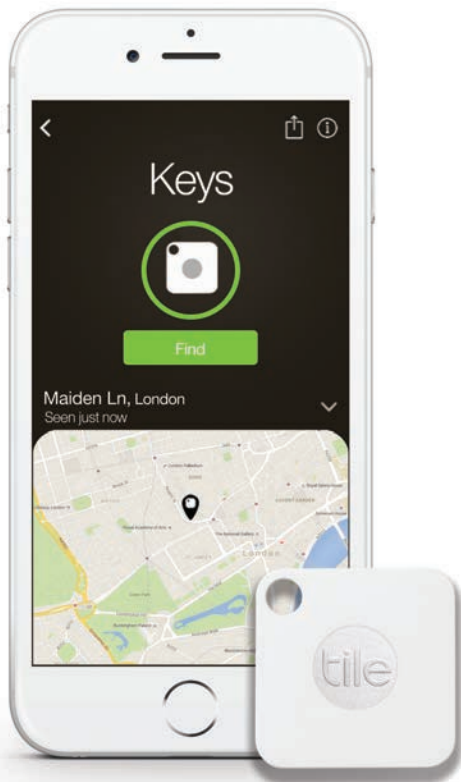

tileMate

Find your keys, phone, anything.

The newest version of the world's best selling Blue-tooth tracker that finds everyday items in seconds.

Why Tile?

10 Minutes per day

Spent by the average person looking for misplaced stuff.

Put all other Tile apps on the lookout if the item's not where you last left it.

Zero upkeep

Hassle-free 1 year non-replaceable battery.

Sharing feature

Share Tiles with a roommate or friend to increase finding power.

Web application

Find your phone via the web at thetileapp.com/web

Simple and easy to use app

Download from your app store or downloadtile.com
Also available on Apple Watch

Key features

Smaller design.

Tile Mate is designed with a small hole to easily attach to keys and other items making it perfect for quickly finding your items.

Tile Mate rings.

Tile Mate comes with four preset ring-tones to choose from, and can ring your phone, and be seen on a map.

Tile's worldwide community.

Tile Mate can be found by Tile's worldwide community and largest lost and found network on the planet.