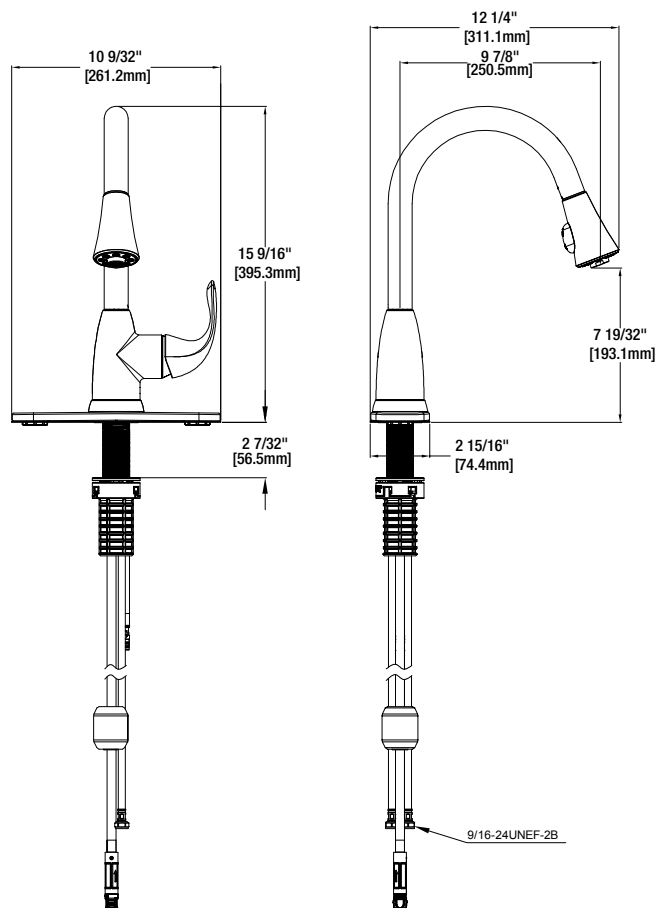

Single Handle Pull-down Kitchen Faucet

FEATURES

- Requires 1- or 3-Hole Sink with 8" On-Center
- Flexible Supply Lines with 3/8" Compression Fittings
- Max Flow Rate: 1.8 gpm (6.8 L/min) at 60 psi
- Spout Reach: 9 7/8"
- Spout Height: 15 9/16"
- Ceramic Valve for Lifetime Drip-Free Operation
- With Zinc Lever Handle
- FastMount Installation

WARRANTY

- Limited Lifetime Warranty

INSTALLATION DIMENSIONS

Glacier Bay reserves the right to make changes in specifications and materials and to change and discontinue models, both without notice or obligation. Dimensions are for reference only.