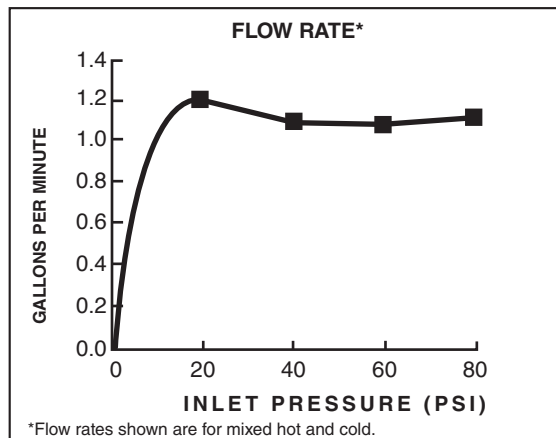

CODES AND STANDARDS

These products meet or exceed the following codes and standards:

- **ANSI A117.1**
- **ASME A112.18.1**
- **CSA B125.1**
- **NSF 61/Section 9**
- **NSF 372**

Product Number	Description
7023201.002	Centerset lavatory. Metal lever handles. Easy Install Push Drain. Polished Chrome finish.
7023201.295	Centerset lavatory. Metal lever handles. Easy Install Push Drain. Brushed Nickel finish.
7023201.243	Centerset lavatory. Metal lever handles. Easy Install Push Drain. Matte Black finish.

ADA Meets the American Disabilities Act Guidelines
ANSI A117.1 Requirements for the physically challenged.