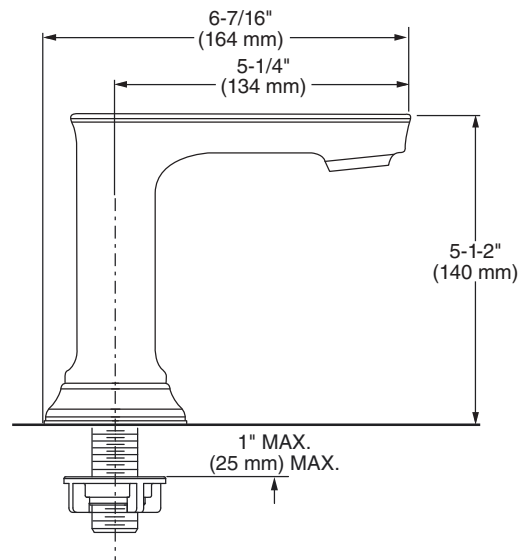

MODEL NUMBER:

- ❑ **7023201.002 Centerset Bath Faucet**
  Polished Chrome Finish.
- ❑ **7023201.295 Centerset Bath Faucet**
  Brushed Nickel Finish.
- ❑ **7023201.243 Centerset Bath Faucet**
  Matte Black Finish.