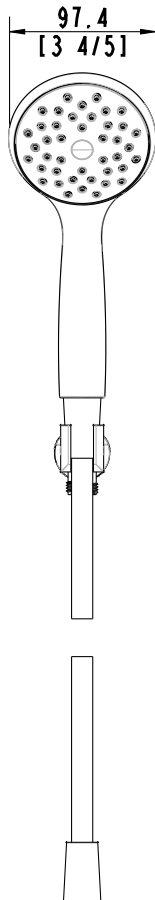

specifications

1 Function Handshower with 60" Hose and Bracket

FEATURES

- 1 Function Handshower
- 3.8" Spray Face, 60" PVC Hose
- Adjustable Shower Arm Mount
- 1/2-14NPSM Connection
- 1.8 GPM Flow Rate
- Easy Installation

MODEL	THD SKU#	FINISH
HD58303-0600W10	0000-000-000	White

CODE COMPLIANCE

- IAPMO Certified :
ASME A112.18.1/CSA B125.1

INSTALLATION DIMENSIONS

Call 1-877-527-0313 if you have any questions

Rev. 01