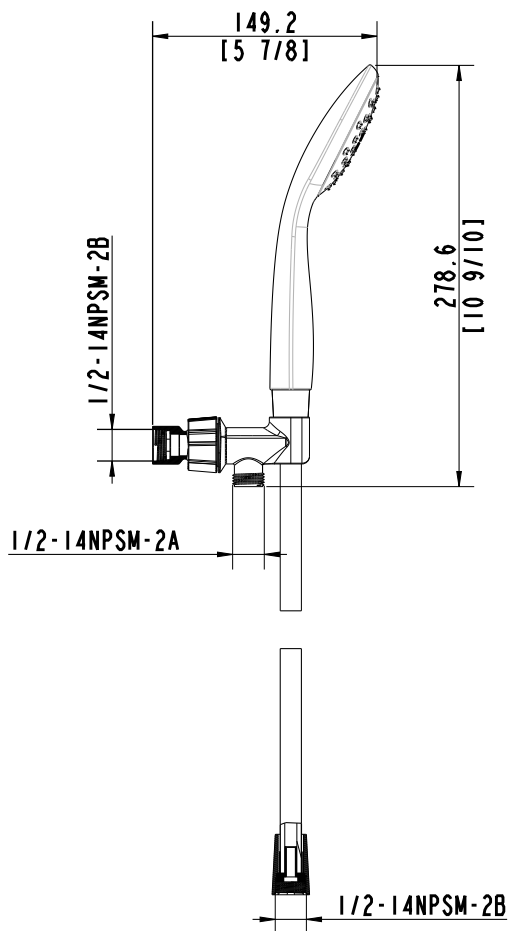

specifications

1 Function Handshower with 60" Hose and Bracket

FEATURES

- 1 Function Handshower
- 3.8" Spray Face, 60" PVC Hose
- Adjustable Shower Arm Mount
- 1/2-14NPSM Connection
- 1.8 GPM Flow Rate
- Easy Installation

MODEL	THD SKU#	FINISH
HD58303-0600W10	0000-000-000	White

CODE COMPLIANCE

- IAPMO Certified :
ASME A112.18.1/CSA B125.1

INSTALLATION DIMENSIONS

Call 1-877-527-0313 if you have any questions

Rev. 01