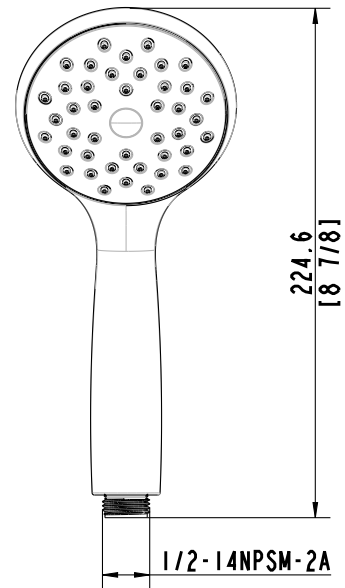

specifications

1 Function Handshower with 60" Hose and Bracket

FEATURES

- 1 Function Handshower
- 3.8" Spray Face, 60" PVC Hose
- Adjustable Shower Arm Mount
- 1/2-14NPSM Connection
- 1.8 GPM Flow Rate
- Easy Installation

MODEL	THD SKU#	FINISH
HD58303-0600W10	0000-000-000	White

CODE COMPLIANCE

- IAPMO Certified :
ASME A112.18.1/CSA B125.1

INSTALLATION DIMENSIONS

Call 1-877-527-0313 if you have any questions

Rev. 01