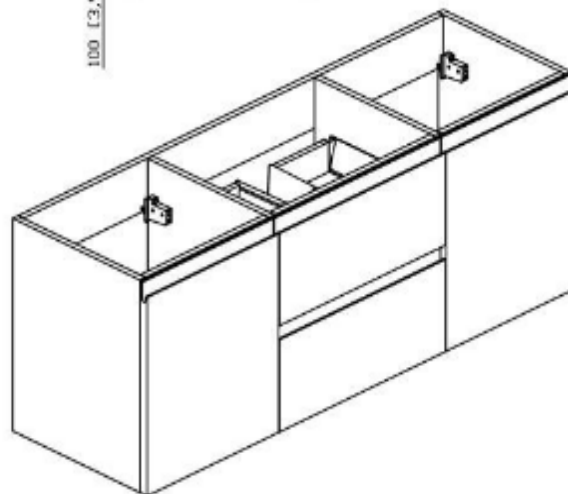

## Features:

- Two Functioning Drawers and Two Doors
  - Cabinet comes Fully Assembled
  - Rich Durable Finish
  - Soft closing Hardware on All Doors and Drawers
  - Countertop Pre-drilled for a Single Hole Faucet
  - Sink has Overflow
  - Style: Modern
- 1 Year Manufacturer Warranty

Dimensions	Width	Depth	Height
Inches	47	19.75	23.5