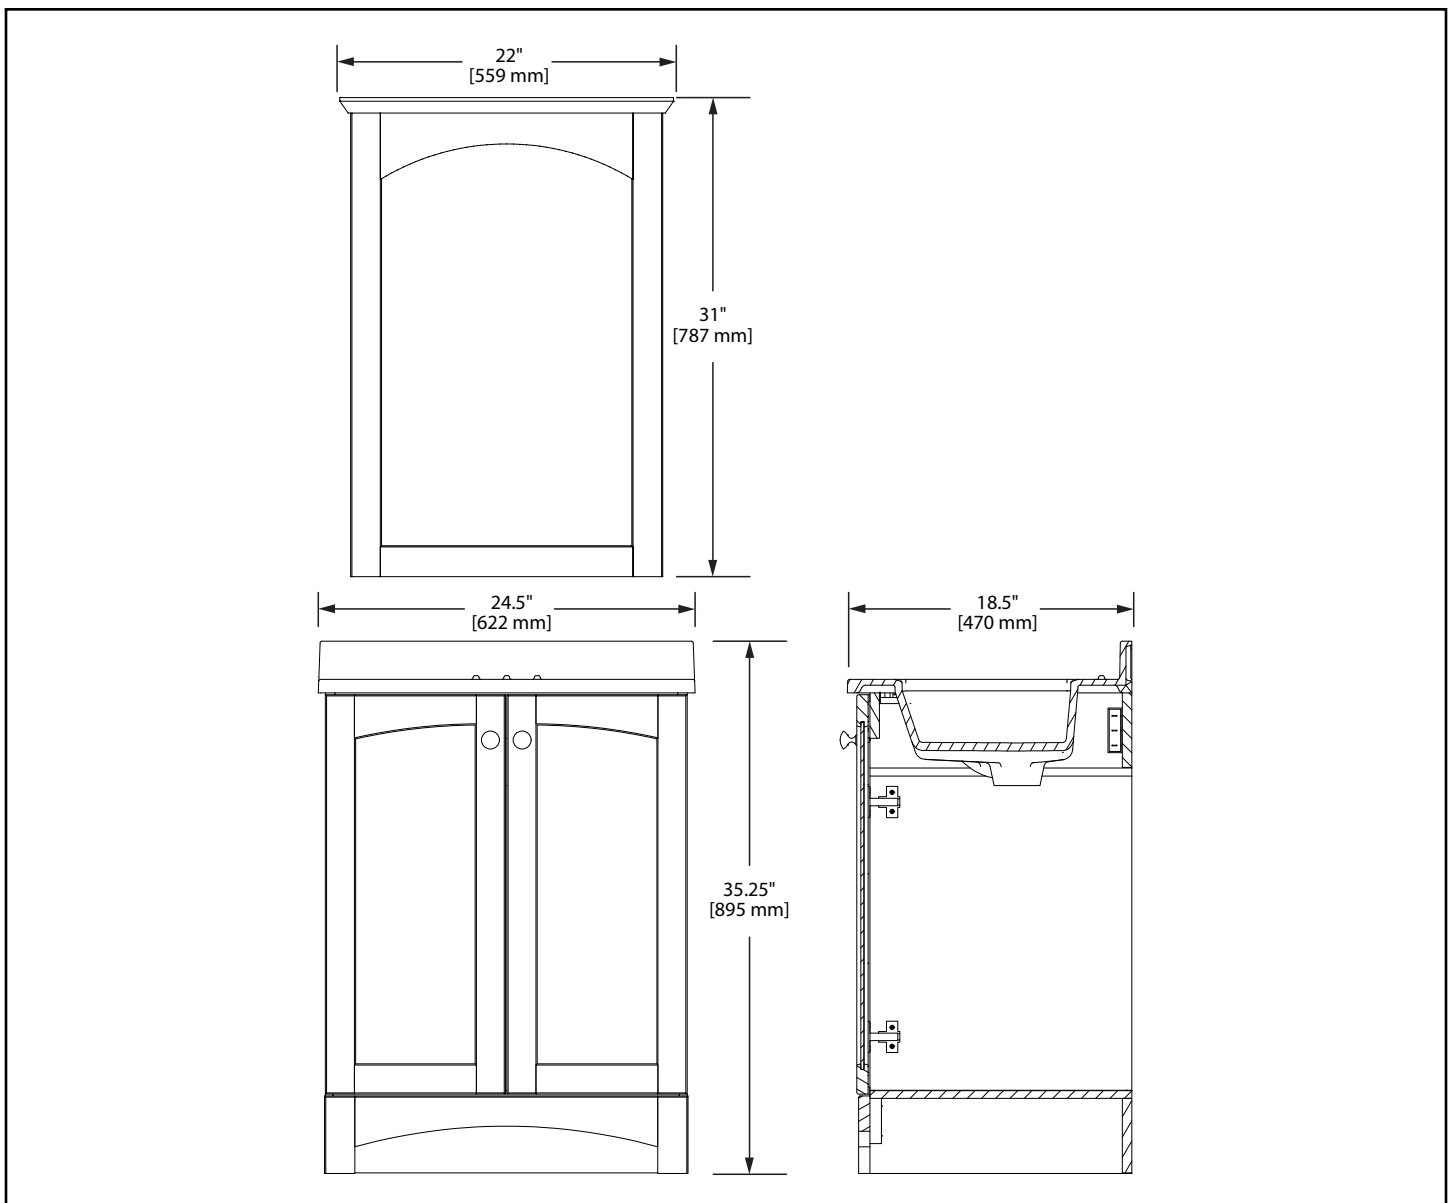

MELBORN CHESTNUT COMBO

24" Vanity Cabinet with Top and Mirror

PPMEL24-CHT

The information contained in this drawing is the sole property of RSI Home Products.
Any reproduction in part or as a whole without the written permission of RSI Home Products is prohibited.