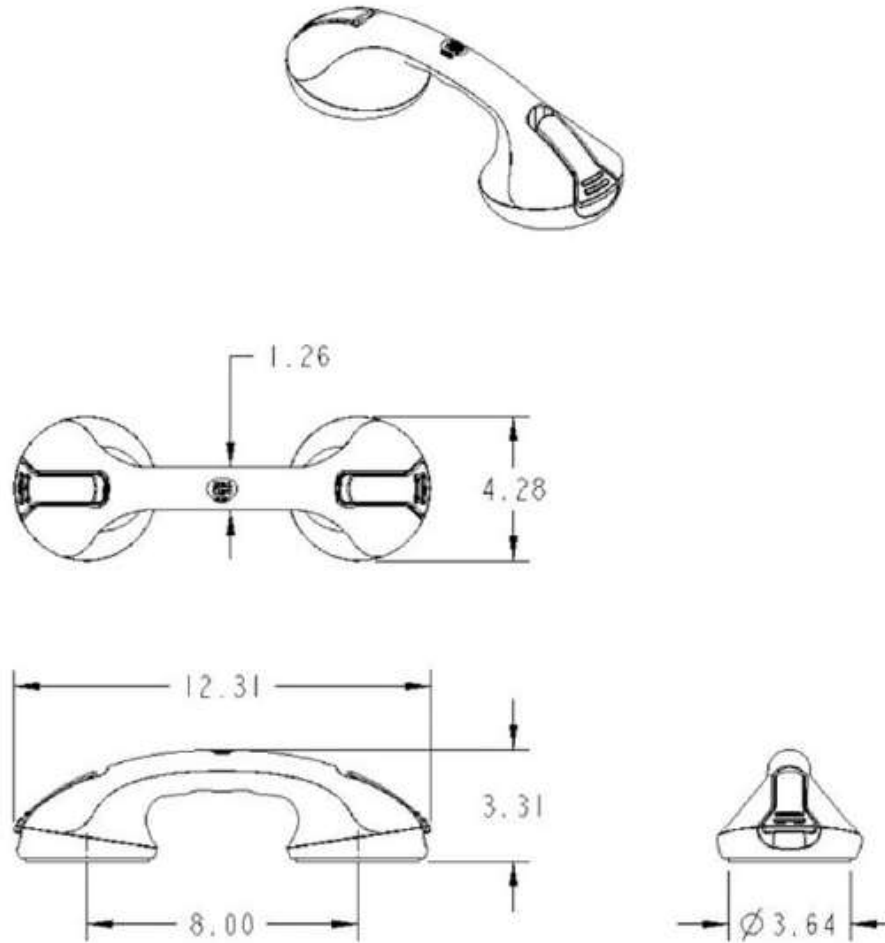

Home Care Technical Specification

Suctions Balance Assist Bar

LR2308W

Stock Numbers:

- LR2308W – Suction Balance Assist Bar
Glacier Finish

Dimensions:

Materials:

Designer Hand Grip is made from Polypropylene.

Stock Number: _____ Suction Balance Bar
By Creative Specialties

25300 AL MOEN DRIVE • NORTH OLMSTED, OH 44070
CORPORATE HEADQUARTERS: (800) 321-8809 • FAX: (800) 848-6636
INTERNATIONAL: (440) 962-2000 • FAX: (440) 962-2726
CUSTOMER SERVICE (USA): 800-882-0116 • FAX: (888) 379-2720
WWW.MOEN.COM