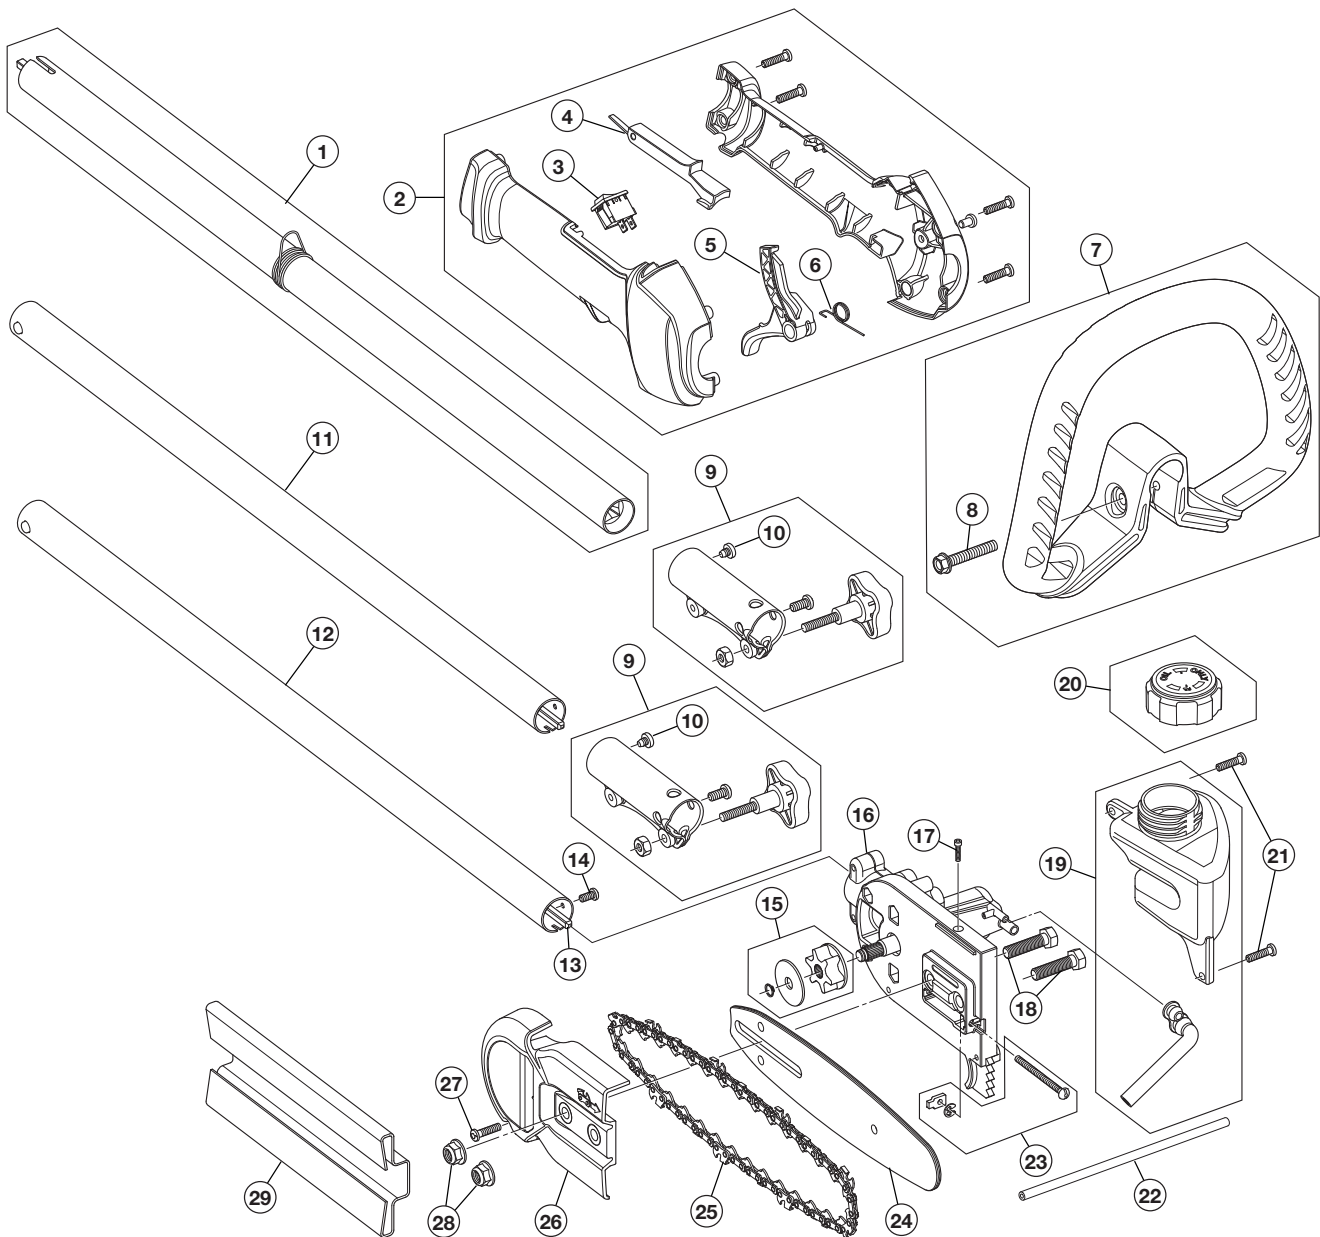

REPLACEMENT PARTS - MODEL RM2599

2-CYCLE GAS POLESAW

PPN 41ADPS1C983

Item	Part No.	Description
1	753-06194	Rear Cover Assembly (includes 2 & 3)
2	791-181862	Housing Screw
3	791-181345	Cover Screw
4	753-06174	O-Ring
5	753-06175	Flywheel Assembly
6	753-06247	Washer
7	753-06218	Spacer
8	753-06943	Starter Housing (includes 3 & 12)
9	753-05860	Clutch Assembly
10	753-06181	Clutch Cover (includes 2)
11	753-06418	Muffler Assembly
12	791-182366	U-shaped Nut
13	753-06921	Fuel Tank Assembly (includes 14 & 15)
14	791-181930	Tank Screw
15	791-182612	Fuel Cap
16	753-06826	Module Assembly

REPLACEMENT PARTS - MODEL RM2599

2-CYCLE GAS POLESAW

PPN 41ADPS1C983

Item	Part No.	Description
1	753-04344	Upper Drive Shaft Housing Assembly
2	753-04234	Throttle Housing Assembly (includes 3 - 6)
3	791-182405	Throttle Switch Assembly
5	753-05171	Throttle Trigger Lock-Out
5	753-05517	Throttle Trigger
6	753-05007	Throttle Trigger Spring
7	753-06039	D-Handle (includes 9)
8	753-06040	D-Handle Bolt
9	753-06944	Split Boom Coupler Assembly (includes 10)
10	791-182057	Split Boom Coupler Screw
11	753-04352	Extension Boom
12	753-05724	Lower Drive Shaft Housing (includes 13)
13	791-181852	Flexible Drive Shaft
14	791-180288	Lower Drive Shaft Screw
15	753-05595	Sprocket Assembly
16	753-05599	Gearbox Assembly (includes 15 & 17)

Item	Part No.	Description
17	753-05589	Gearbox Screw
18	753-05596	Gearbox Bolts
19	753-05586	Oil Tank Assembly
20	753-05587	Fuel Cap Assembly
21	791-181345	Oil Tank Assembly Screws
22	753-05588	Oil Line
23	753-05597	Chain Tension Hardware Assembly
24	753-05594	Chainsaw Guide Bar
25	753-05592	Chain
26	753-05765	Chain Guard
27	791-181345	Chain Guard Screw
28	753-05591	Gearbox Nuts
29	753-05598	Chain Cover