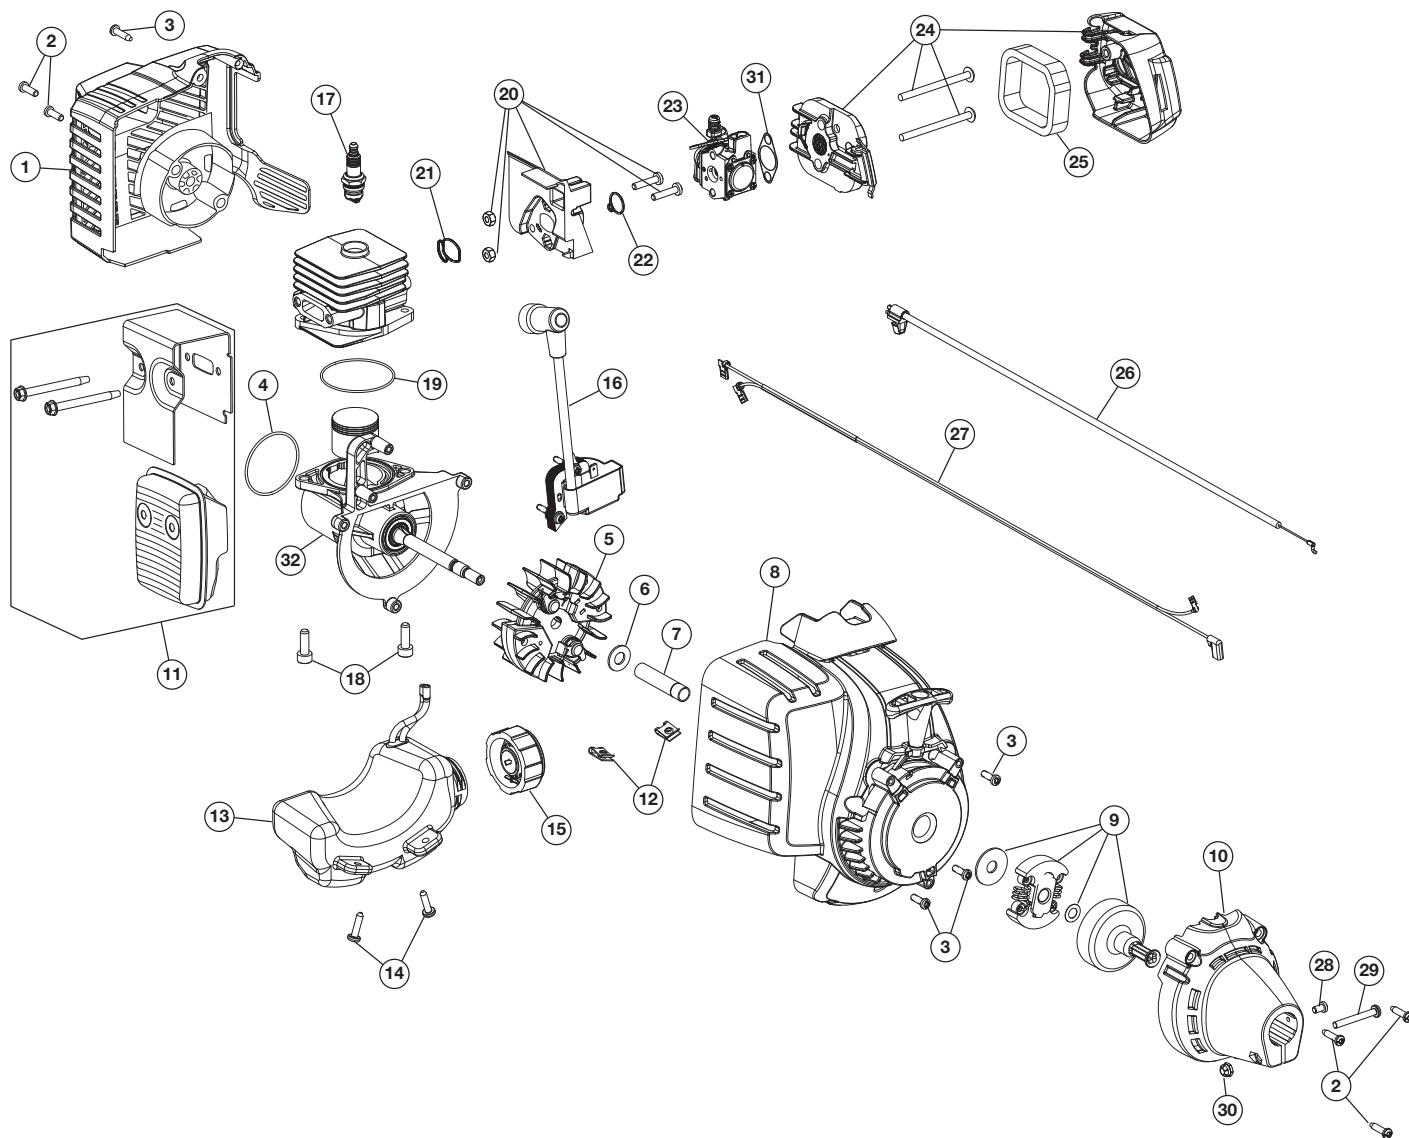

REPLACEMENT PARTS - MODEL RM2599

2-CYCLE GAS POLESAW

PPN 41ADPS1C983

Item	Part No.	Description
1	753-06194	Rear Cover Assembly (includes 2 & 3)
2	791-181862	Housing Screw
3	791-181345	Cover Screw
4	753-06174	O-Ring
5	753-06175	Flywheel Assembly
6	753-06247	Washer
7	753-06218	Spacer
8	753-06943	Starter Housing (includes 3 & 12)
9	753-05860	Clutch Assembly
10	753-06181	Clutch Cover (includes 2)
11	753-06418	Muffler Assembly
12	791-182366	U-shaped Nut
13	753-06921	Fuel Tank Assembly (includes 14 & 15)
14	791-181930	Tank Screw
15	791-182612	Fuel Cap
16	753-06826	Module Assembly

Item	Part No.	Description
17	753-06847	Spark Plug
18	791-182723	Crankcase Bolt
19	753-06275	Crankcase O-Ring
20	753-06189	Insulator Assembly (includes 21 & 22)
21	753-06184	Insulator O-Ring
22	753-06185	Carburetor O-Ring
23	753-06190	Carburetor
24	753-06415	Aircleaner Cover Assembly (includes 25)
25	753-06417	Aircleaner Filter
26	753-06188	Throttle Cable
27	753-06187	Lead Wires
28	791-182519	Anti-rotation Screw
29	753-04003	Clamp Screw
30	791-180217	Clamp Nut
31	753-06253	Air Cleaner Gasket
32	753-08167	Short Block Assembly (includes 4 - 7 & 16 - 19)

REPLACEMENT PARTS - MODEL RM2599

2-CYCLE GAS POLESAW

PPN 41ADPS1C983

Item	Part No.	Description
1	753-04344	Upper Drive Shaft Housing Assembly
2	753-04234	Throttle Housing Assembly (includes 3 - 6)
3	791-182405	Throttle Switch Assembly
5	753-05171	Throttle Trigger Lock-Out
5	753-05517	Throttle Trigger
6	753-05007	Throttle Trigger Spring
7	753-06039	D-Handle (includes 9)
8	753-06040	D-Handle Bolt
9	753-06944	Split Boom Coupler Assembly (includes 10)
10	791-182057	Split Boom Coupler Screw
11	753-04352	Extension Boom
12	753-05724	Lower Drive Shaft Housing (includes 13)
13	791-181852	Flexible Drive Shaft
14	791-180288	Lower Drive Shaft Screw
15	753-05595	Sprocket Assembly
16	753-05599	Gearbox Assembly (includes 15 & 17)