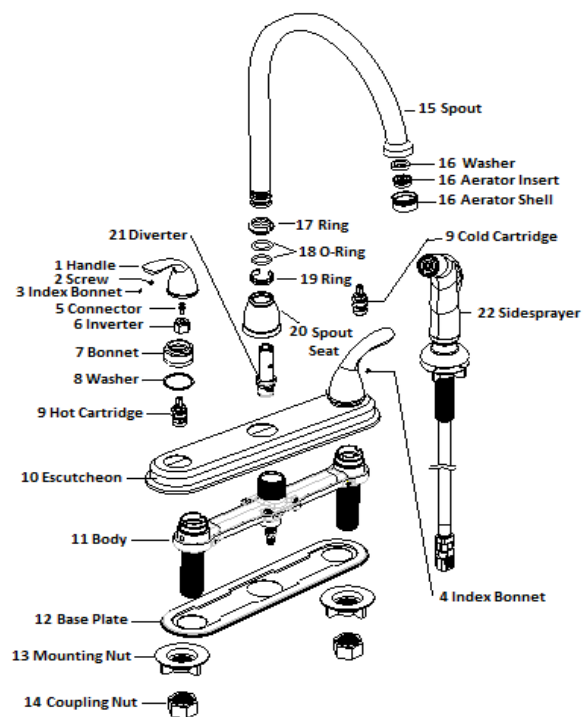

# Ashland High Arch Faucet . SPARE PARTS

525071

Chrome

525089

Satin Nickel

525097

Oil Rubbed Bronze

No.	Name	525071		525089		525097	
		Order Code	List Price	Order Code	List Price	Order Code	List Price
1	Handle						
2	Screw						
3	Index Bonnet						
4	Index Bonnet						
5	Connector						
6	Inverter						
7	Bonnet						
8	Washer						
9	Hot Cartridge	907519	\$9.42	907519	\$9.42	907519	\$9.42
	Cold Cartridge						
10	Escutcheon						
11	Body						
12	Base Plate						
13	Mounting Nut						
14	Coupling Nut						
15	Spout						
	Washer						
	Aerator Insert	907550	\$1.91	907568	\$2.33	907576	\$2.90
Aerator Shell							
17	Ring						
18	O-Ring						
19	Ring						
20	Spout Seat						
21	Diverter	907584	\$1.91	907584	\$1.91	907584	\$1.91
22	Side Sprayer	907592	\$19.72	907600	\$26.75	907618	\$44.40