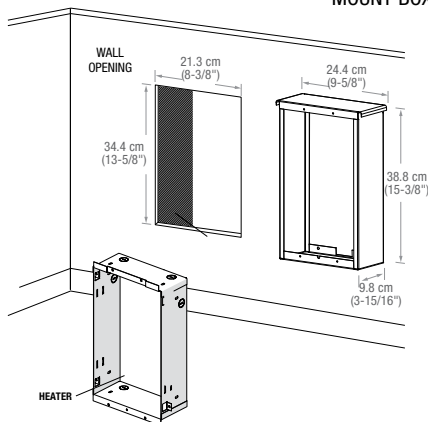

Dimensions

OPTIONAL SURFACE MOUNT BOX

NOTE: ALL KNOCK OUTS ARE 3/4" FOR 1/2" CONDUIT

Trim kit for 2" x 3" wall construction included (not required for 2" x 4" wall construction)