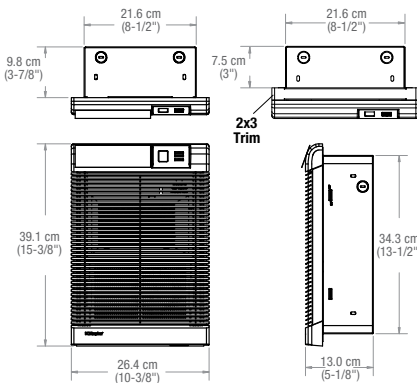

Dimensions

OPTIONAL SURFACE MOUNT BOX

NOTE: ALL KNOCK OUTS ARE 3/4" FOR 1/2" CONDUIT

Trim kit for 2" x 3" wall construction included (not required for 2" x 4" wall construction)