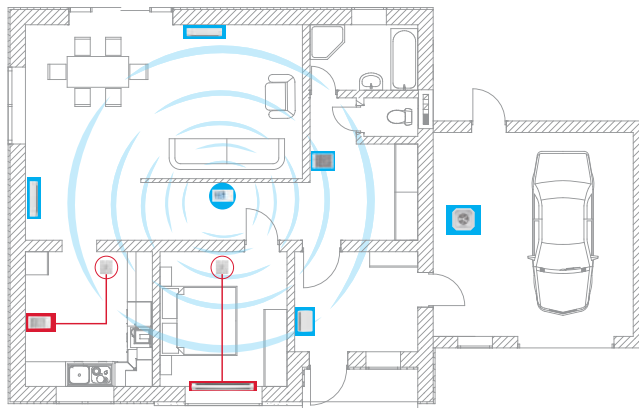

Ordering Guide

Cat. No.	UPC	Color	Volts	Watts	BTU	Carton Dimensions (WxHxD)	Weight (lbs./kg)	Wty.
PCH2000TCW	781052081826	White	240 / 208	2000 / 1900 (500 min.)	6,824	16-1/4" x 6" x 10-7/8" (41.4 cm x 15.2 cm x 27.7 cm)	9.5 / 4.3	2 yr.

Accessories

Cat. No.	UPC	Description	Dimensions (WxHxD)
PCHSBW	781052083158	Surface mount box	9-5/8" x 15-1/4" x 3-3/4" (24.4 cm x 38.8 cm x 9.8 cm)

Wireless Control Options

Cat. No.	Description
DPCRWS	Single-zone CONNEX® Controller
CX-MPC	Multi-zone Programmable CONNEX® Controller
CX-WIFI-A	Wi-Fi Multi-zone Programmable CONNEX® Controller

Smart Electric Heating is Easy with CONNEX®

- CONNEX Wireless Controller
- CONNEX Smart Thermostat (CST-240)
- CONNEX-enabled Smart Heater
- Traditional Baseboard or Fan-forced Heater (with hard-wired thermostat)

1 Install CONNEX-enabled Smart Heaters

2 Replace existing Thermostats with CONNEX Smart Thermostats

CONNEX Smart Thermostat (CST-240)
Makes a traditional baseboard work with CONNEX

3 Add a Wireless CONNEX Controller for one-touch, whole home comfort!

Multi-zone Programmable CONNEX Controller (CX-MPC)

Wi-Fi Multi-zone Programmable CONNEX Controller (CX-WIFI)

Free software