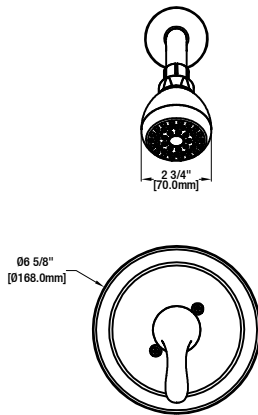

Builders Shower Only

MODEL	Internet SKU #	FINISH
HD873X-0901	301879836	Chrome
HD873X-0927D	301879832	Bronze

FEATURES

- Single-Handle Shower Faucet
- Pressure Balance Valve with Integrated Stops
- Ceramic Valve Cartridge
- Adjustable Temperature Limit Stop to Control Maximum Hot Water Temperature
- 150° Maximum Handle Rotation
- ABS Single Function Showerhead
- Shower Face Size: 60 mm
- Includes 4 3/4" Diverter Tub Spout
- With Plug Applicable For Shower Only Installation
- 1/2" IPS Connections
- Showerhead Max.Flow Rate: 1.8 Gallons Per Minute at 80 PSI

CODE COMPLIANCE

- IAPMO Certified: ASME A112.18.1/CSA B125.1
- Calgreen Certified
- EPA WaterSense Certified
- ADA Compliant

WARRANTY

- Limited Lifetime Warranty

INSTALLATION DIMENSIONS

Glacier Bay reserves the right to make changes in specifications and materials and to change and discontinue models, both without notice or obligation. Dimensions are for reference only.