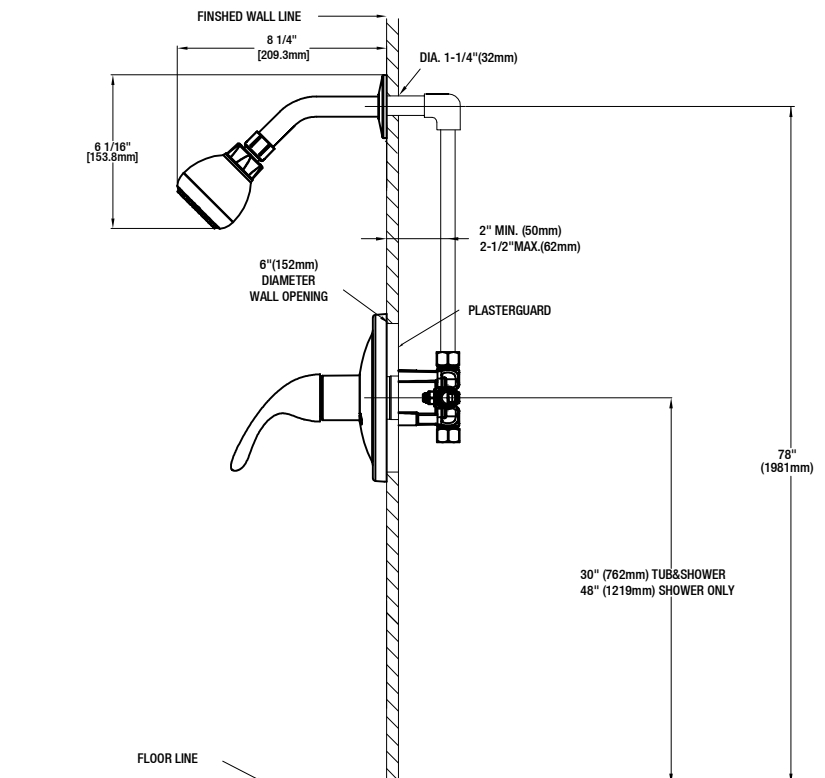

Builders Shower Only

MODEL	Internet SKU #	FINISH
HD873X-0901	301879836	Chrome
HD873X-0927D	301879832	Bronze

FEATURES

- Single-Handle Shower Faucet
- Pressure Balance Valve with Integrated Stops
- Ceramic Valve Cartridge
- Adjustable Temperature Limit Stop to Control Maximum Hot Water Temperature
- 150° Maximum Handle Rotation
- ABS Single Function Showerhead
- Shower Face Size: 60 mm
- Includes 4 3/4" Diverter Tub Spout
- With Plug Applicable For Shower Only Installation
- 1/2" IPS Connections
- Showerhead Max.Flow Rate: 1.8 Gallons Per Minute at 80 PSI

CODE COMPLIANCE

- IAPMO Certified: ASME A112.18.1/CSA B125.1
- Calgreen Certified
- EPA WaterSense Certified
- ADA Compliant

WARRANTY

- Limited Lifetime Warranty

INSTALLATION DIMENSIONS

Glacier Bay reserves the right to make changes in specifications and materials and to change and discontinue models, both without notice or obligation. Dimensions are for reference only.