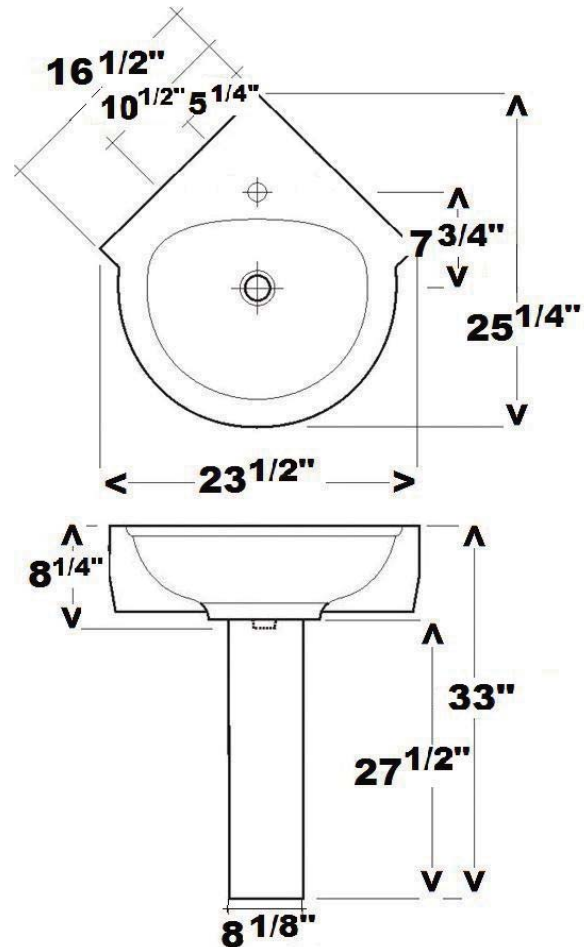

# EVOLUTION PEDESTAL LAVATORY

Cat. No.  
3-221

Faucet not included

W: 23 1/2"  
D: 25 1/4"  
H: 33"  
Flange: 1 5/8"

Column: 27"L x 8-1/4"W x 6-1/4"D

## Interior Dimensions:

Basin Interior: 16" x 13 1/2"  
Basin Depth: 6 1/2"  
Mount bolts height: 30 1/4"  
Mount holes cc: 1"  
Spout hole: 1 3/8"

## Colors:

WH White  
BQ Bisque

Meets or exceeds the following specifications: ASME A112.19.2 2008 and CSA B45.1-08 for ceramic plumbing fixtures.

Dimensions of fixture are nominal and may vary within the range of tolerances established by ASMEI Standard A112.19.2-2008. Dimensions and specifications subject to change without notice.