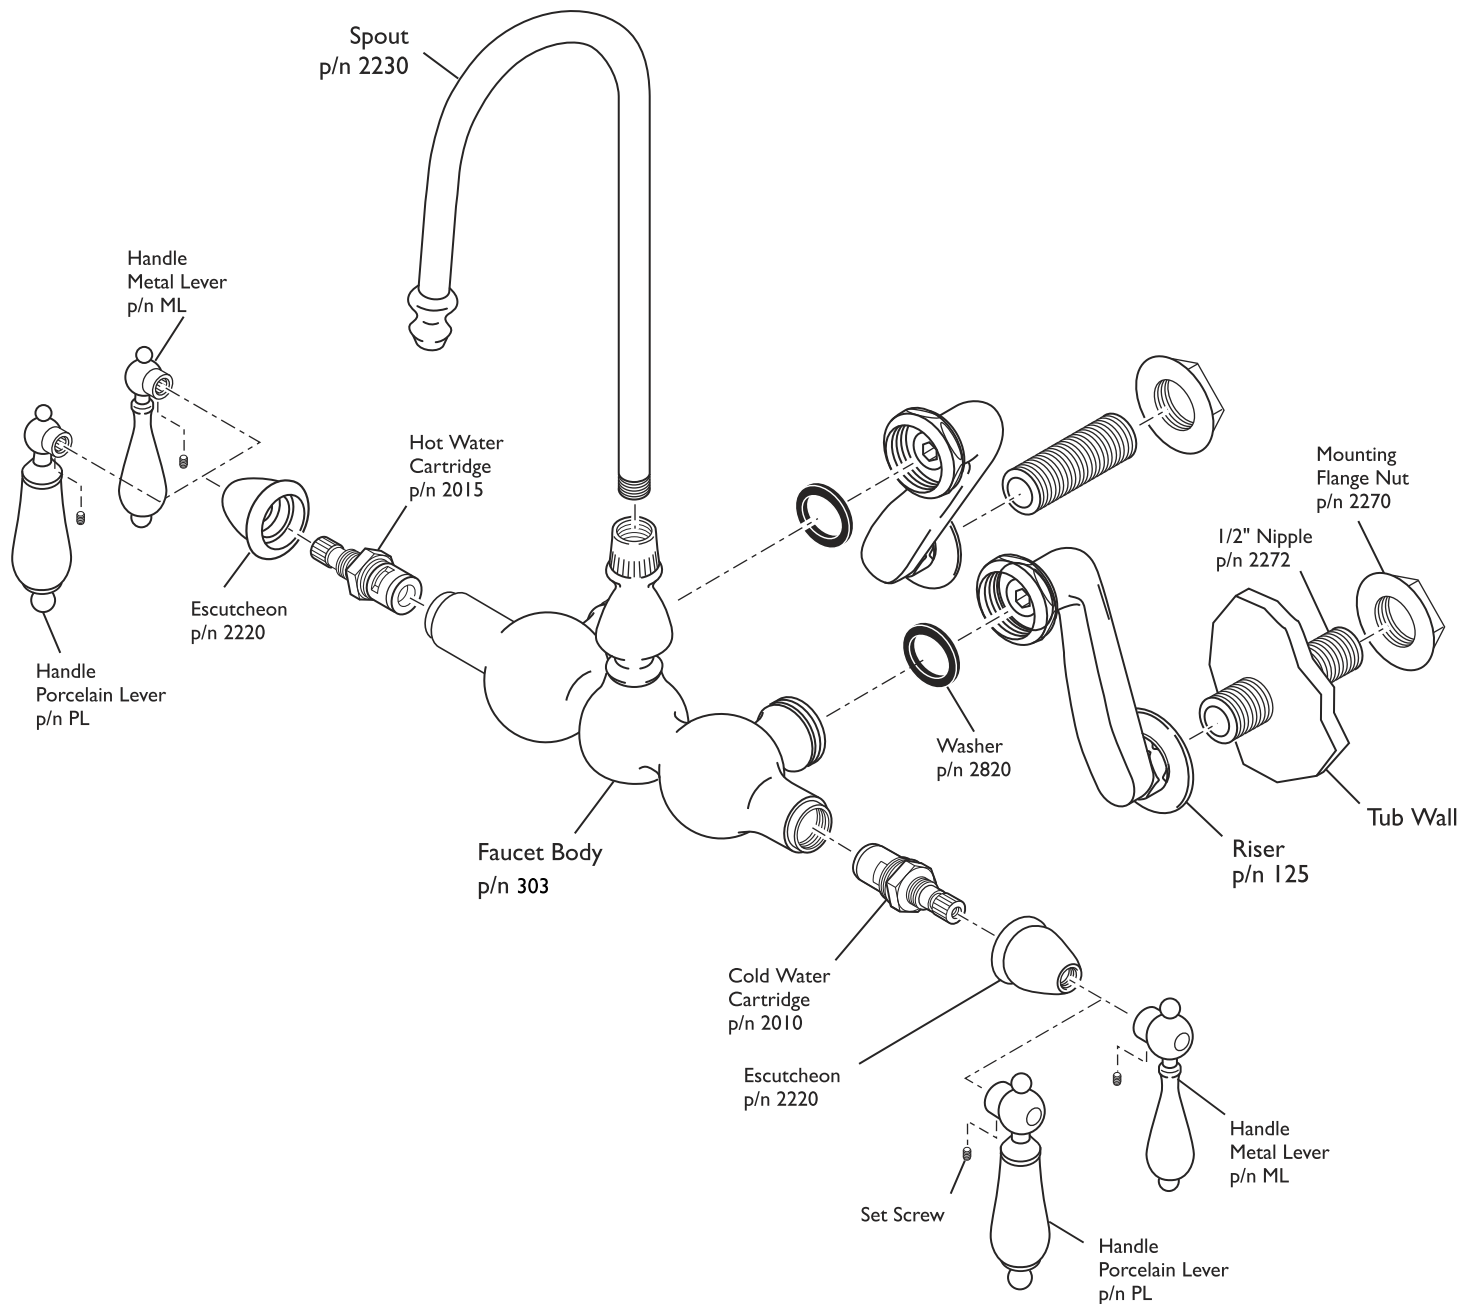

F6-0015 Tub Faucet

ASSEMBLY DIAGRAM

F6-0015 Tub Faucet

SPECIFICATION SHEET

WATER CREATION