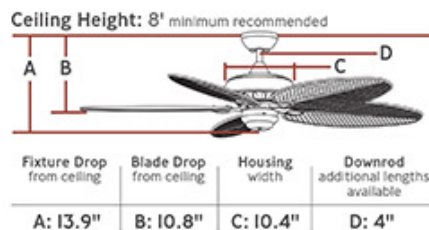

**5CU52WH: 52" Cruise Outdoor Fan -White (Wet Rated)**

**Specification Images:**

**Collection:** Cruise

**UPC #:**026586978298

**Finish:** White (WH)

**Blade Finish:** White ABS w/Grain

**Dimensions:**

- Diameter:** 52"
- Weight:** 21.1 lbs.
- Reverse Switch:** Manual
- Rev. Switch Location:** Switch Housing
- Motor Size:** 172.0 X 20.0
- Diameter of Housing:** 10.35
- Capacitor Value:** 4.5+6+6/350V/90C
- Lead Wire Length:** 78 inches
- Remote Included:** None
- Remote Group(s):** CK250,CK300,CKF210,CKF310,ESSWC-2/-3

English (5CU52XX-CUL-ENG)  
 French (5CU52XX-CUL-CF)

**Backplate / Canopy Details:**

Type	Height / Length	Width	Depth	Diameter	Outlet Box Up	Outlet Box Down
Canopy				5 1/8		

**Blade Details:**

Blade Group	Diameter	Included	RPM Hi	CFM Hi	Watts Hi	Amps Hi	RPM Med	CFM Med	Watts Med	Amps Med	RPM Low	CFM Low	Watts Low	Amps Low
	52	Yes	155.0	4441.0	67.0	0.57	111.0	3543.0	37.1	0.43	63.0	2079.0	13.6	0.26