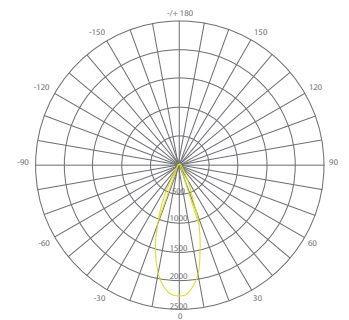

Product Photometric Data

Euri Lighting | A Division of **IRTRONIX** Inc.

20900 Normandie Avenue Bldg. B, Torrance, CA 90502 | Tel: 888.743.5766 | Fax: 310.787.1166 | www.eurilighting.com
©2017 Euri Lighting. All Rights Reserved