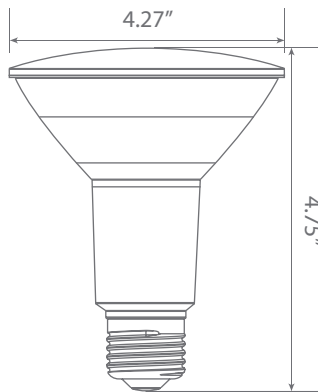

Product Dimensions