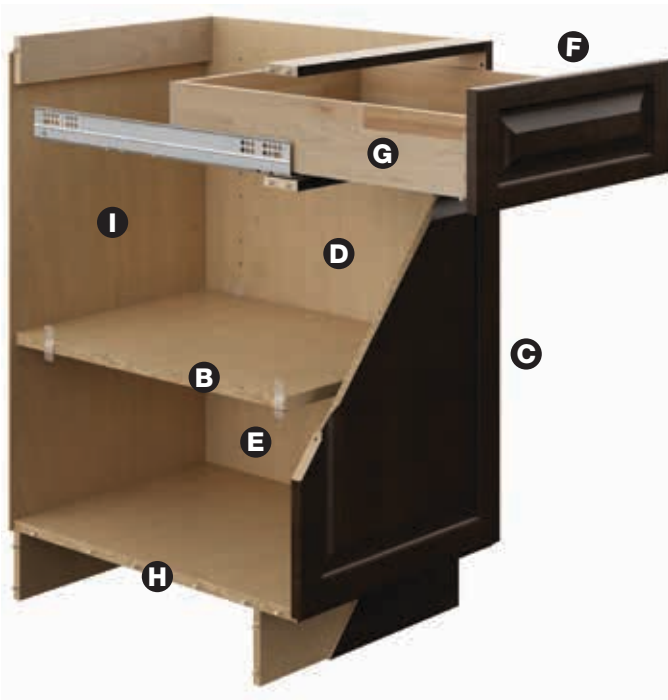

Base Cabinet

- **H** 5/8" bottom panel (bases only)
- **I** Full backs on bases (except sinks)

*Any cabinets with a matching interior will be constructed from 5/8" material (tops, bottoms, backs, shelves and sides.)

Note: Order matching toe kick separately