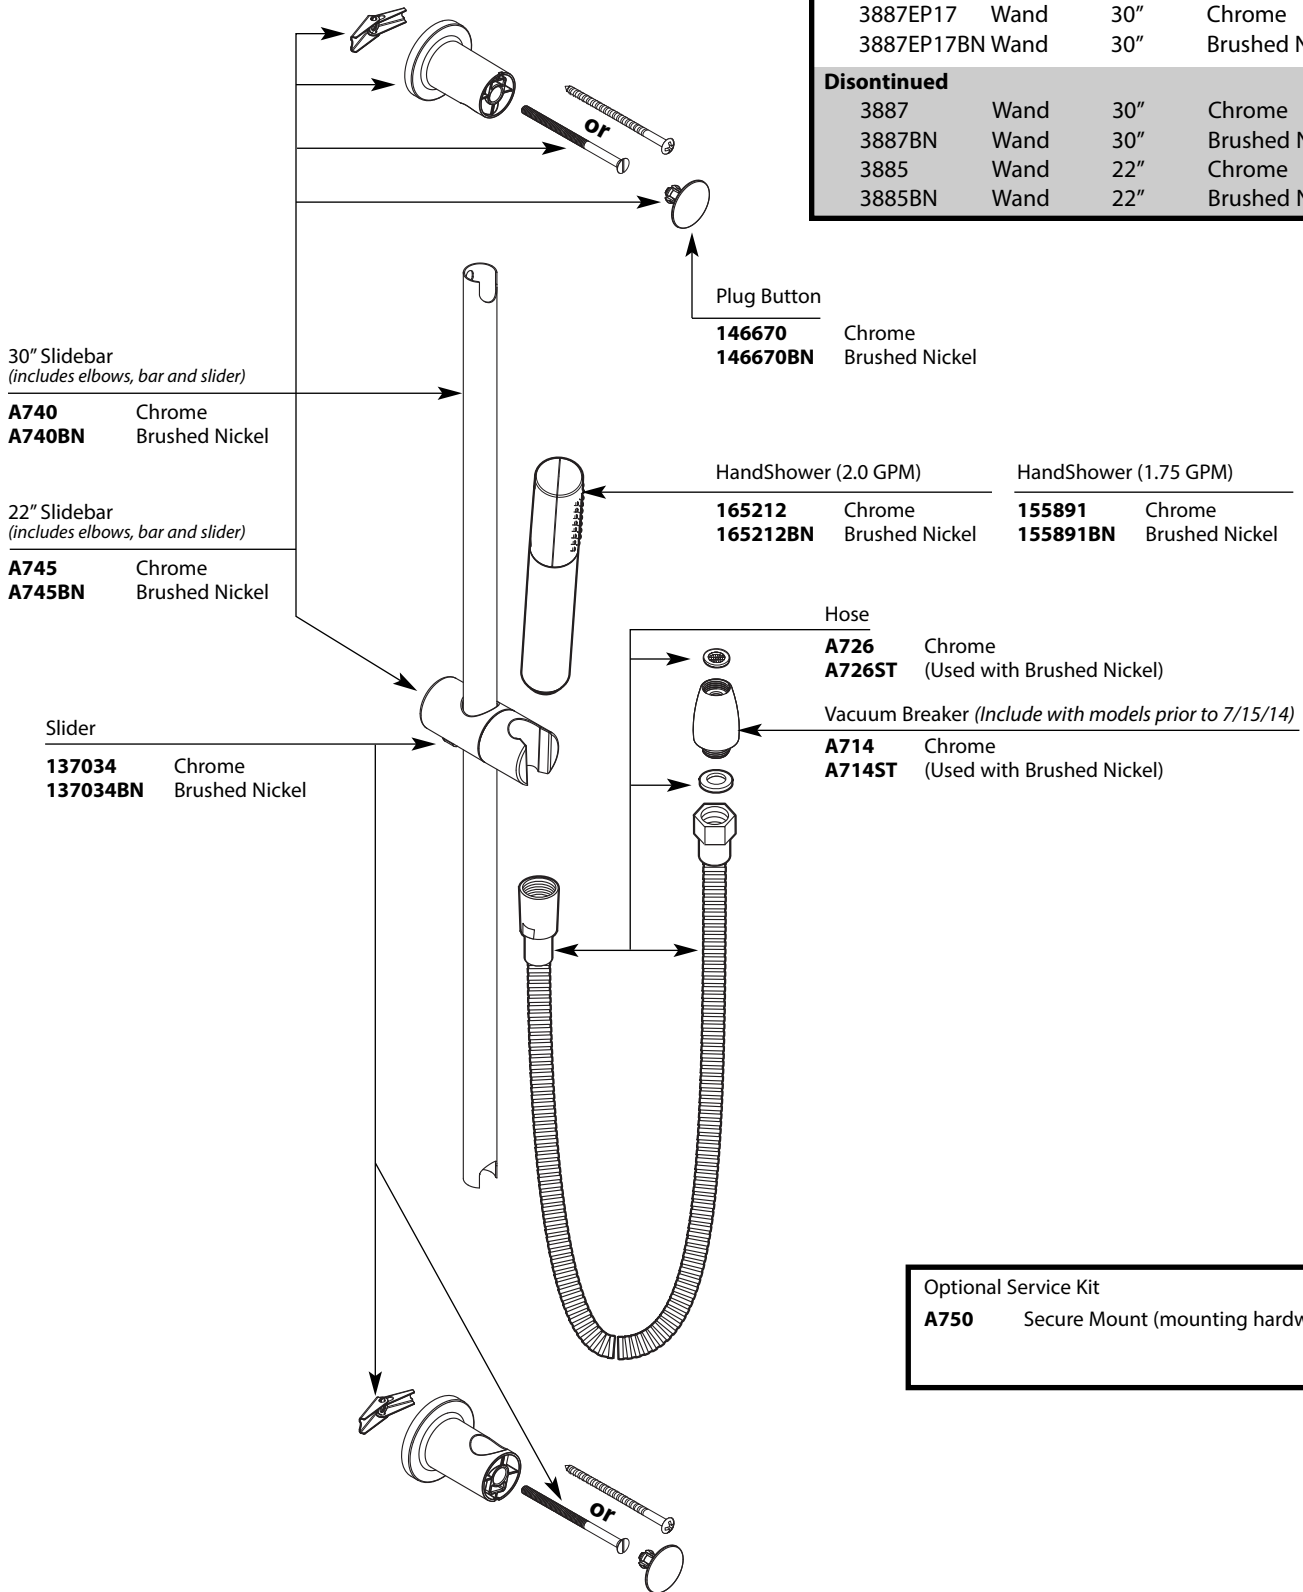

Buy it for looks. Buy it for life.®

Illustrated Parts

Single Function Handshower			
MODEL	TYPE	SIZE	FINISH
3887EP	Wand	30"	Chrome
3887EPBN	Wand	30"	Brushed Nickel
3887EP17	Wand	30"	Chrome
3887EP17BN	Wand	30"	Brushed Nickel
Discontinued			
3887	Wand	30"	Chrome
3887BN	Wand	30"	Brushed Nickel
3885	Wand	22"	Chrome
3885BN	Wand	22"	Brushed Nickel

Optional Service Kit
A750 Secure Mount (mounting hardware)