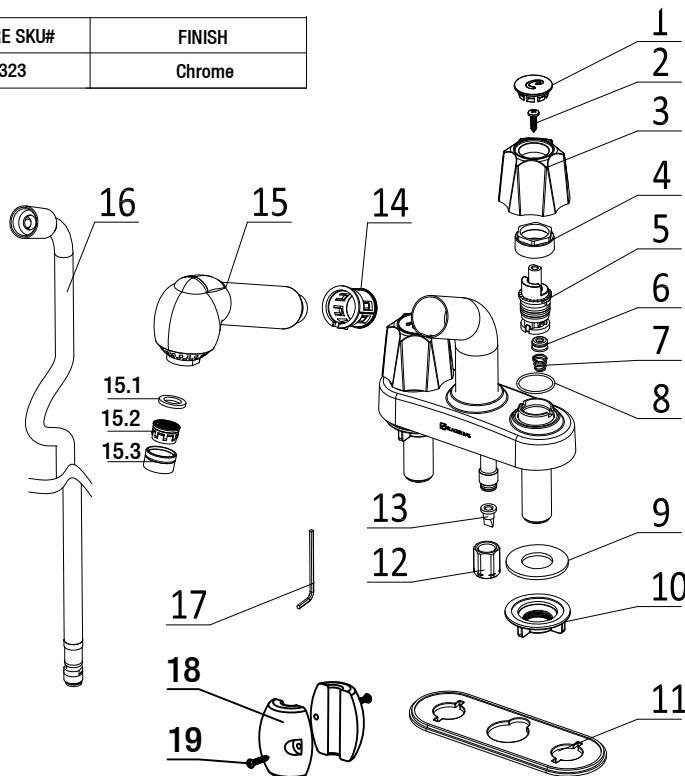

Replacement Parts List

Glacier Bay Pull-out laundry faucet

MODEL	STORE SKU#	FINISH
JY5020364	886-323	Chrome

Many replacement parts can be purchased online or at your local store. Please use the table below to identify the part SKU number needed, go to HOMEDEPOT.COM, and check for online and store availability. If you can't find the part you are looking for, please call 1-855-HD-GLACIER.

Part	Description	Part #	Internet SKU #	Store SKU #	Part	Description	Part #	Internet SKU #	Store SKU #
1	Button (cold)	RP040060C			12	Connector	RP045096		
	Button (cold)	RP040060H			13	Check valve	RP031300N		
2	Handle screw	RP020311			14	Hose connection	RP056084		
3	Handle	RP037076*			15	Pull out sprayer	RP551200*		
4	Bonnet nut	RP058449			15.1	Aerator cover	RP054028*		
5	Cartridge	RP530080N	203258608		15.2	Aerator	RP052032	203673072	
6	Washer	RP031203N			15.3	Gasket	RP031296		
7	Spring	RP025015			16	Pull out hose	RP300103N		
8	O-ring	RP027007			17	Wrench	RP026000NI		
9	Washer	RP024273			18	Weight	RP098000		
10	Mounting nut	RP058432	203193994		19	Weight screw	RP020180		
11	Gasket	RP064081							

*Specify Finish

Rev. 01