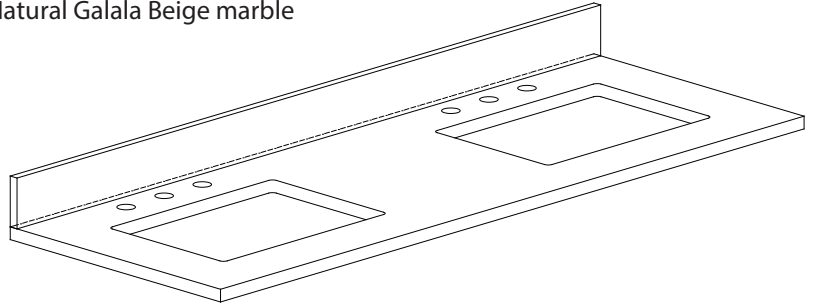

## Nominal Dimension

- 60W x 21D x 34H inches

### Features

- Top cutout for dual undermount sinks
- Top pre-drilled for 8" widespread faucet
- 4" backsplash included

### Nominal Dimension

- 61W x 22D x 1H inches
- 1549 x 560 x 25 mm