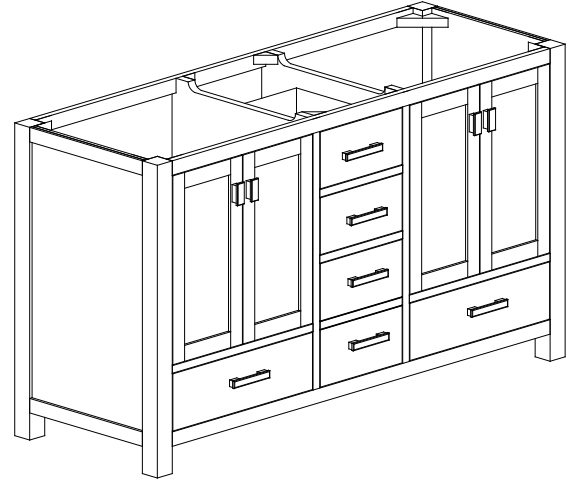

## Features

- Solid poplar wood frame , Birch veneer Plywood
- 4 soft-close doors
- 5 soft-close drawers
- Brushed nickel finished hardware
- Vanity accomodates dual undermount sinks
- Adjustable height levelers

## Nominal Dimension

- 60W x 21D x 34H inches

### Nominal Dimension

- 61W x 22D x 1H inches
- 1549 x 560 x 25 mm

### Nominal Dimension

- 20W x 15D x 7.7H inches
- 510 x 381 x 196mm