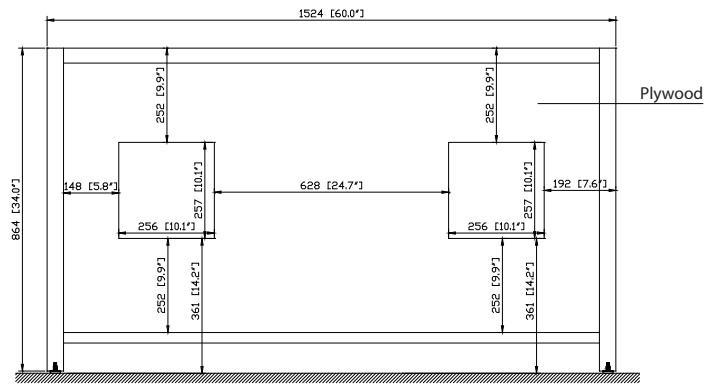

Avanity

MODERO-V60-CG
MODERO-V60-ES
MODERO-V60-WT

Features

- Solid poplar wood frame , Birch veneer Plywood
- 4 soft-close doors
- 5 soft-close drawers
- Brushed nickel finished hardware
- Vanity accomodates dual undermount sinks
- Adjustable height levelers

Colors / Finishes

- Chilled Gray
- Espresso
- White

Nominal Dimension

- 60W x 21D x 34H inches

Components

Mirror	MODERO-CG	MODERO-ES	MODERO-WT
Vanity Top	SUT61BK	SUT61CW	SUT61GB
	SUT61BK-R	SUT61CW-R	SUT61GB-R
Sink	CUM18WT	CUM18LN	CUM20WT-R
Linen Tower	MODERO-LT24-CG	MODERO-LT24-ES	MODERO-LT24-WT

Product Diagrams

Back

Side