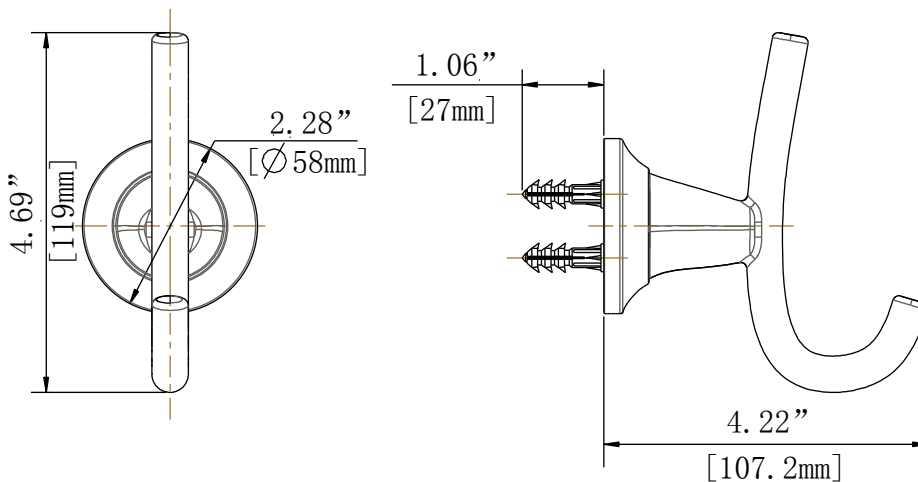

FEATURES

- 2.28"L x 4.69"W x 4.22"H
- Coordinates with Constructor Series Bath Products
- Easy Installation
- Includes Mounting Hardware and Plastic Anchors
- Tools Required for Installation:
 - Drill with 1/4" Drill Bit
 - Philips Screwdriver
 - Small Flat Head Screwdriver

**Constructor Series
Classic Collection**

Double Robe Hook

MODEL	FINISH
20118-2201	Chrome Polished

Available for purchase or special order at Home Depot stores.

INSTALLATION DIMENSIONS

Glacier Bay reserves the right to make changes in specifications and materials and to change and discontinue models, both without notice or obligation. Dimensions are for reference only.